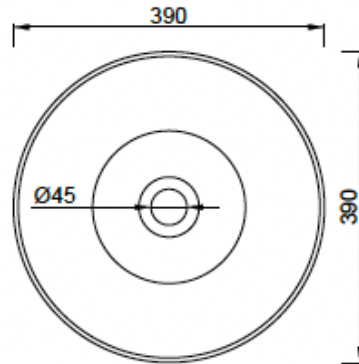

## B1515-4 390mm Small Bowl

### Options

- Matt white
- Full colour range
- Gloss finish
- Pop up stone waste

Size: 390 x 390 x 145 (mm)

Net Weight: 5.6kg  
Gross Weight: 7kg  
Unit: 2 mm  
tolerance