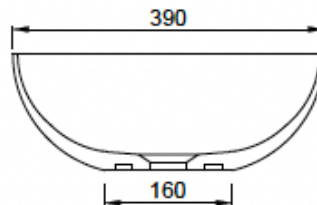

## B1515-4 390mm Small Bowl

### Options

- Matt white
- Full colour range
- Gloss finish
- Pop up stone waste

Size: 390 x 390 x 145 (mm)

Net Weight: 5.6kg  
Gross Weight: 7kg  
Unit: 2 mm  
tolerance