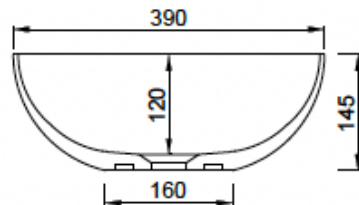

## B1515-4 390mm Small Bowl

### Options

- Matt white
- Full colour range
- Gloss finish
- Pop up stone waste

Size: 390 x 390 x 145 (mm)

Net Weight: 5.6kg  
Gross Weight: 7kg  
Unit: 2 mm  
tolerance