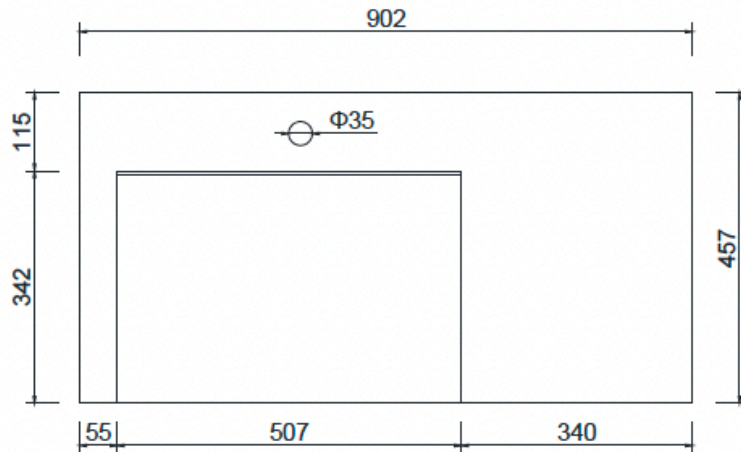

B1375-3 Ramp Basin 902mm (left basin)

Notes:

- Matte white solid surface
- Free flow waste
- 10 year manufacturers warranty
- Includes wall fittings

Size: 902 x 457 x 120 (mm)

N.W 23.6Kg