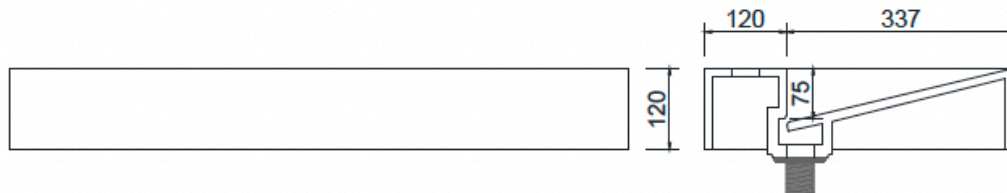

B1375-3 Ramp Basin 902mm (left basin)

Notes:

- Matte white solid surface
- Free flow waste
- 10 year manufacturers warranty
- Includes wall fittings

Size: 902 x 457 x 120 (mm)

N.W 23.6Kg