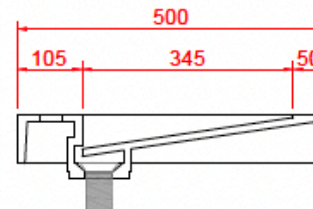

## B1339 Ramp Basin 900mm (left basin)

### Notes:

- Matte white solid surface
- Free flow waste
- 10 year manufacturers warranty
- Includes wall fittings

**Size: 900 x 500 x 80 (mm)**

N.W 21Kg