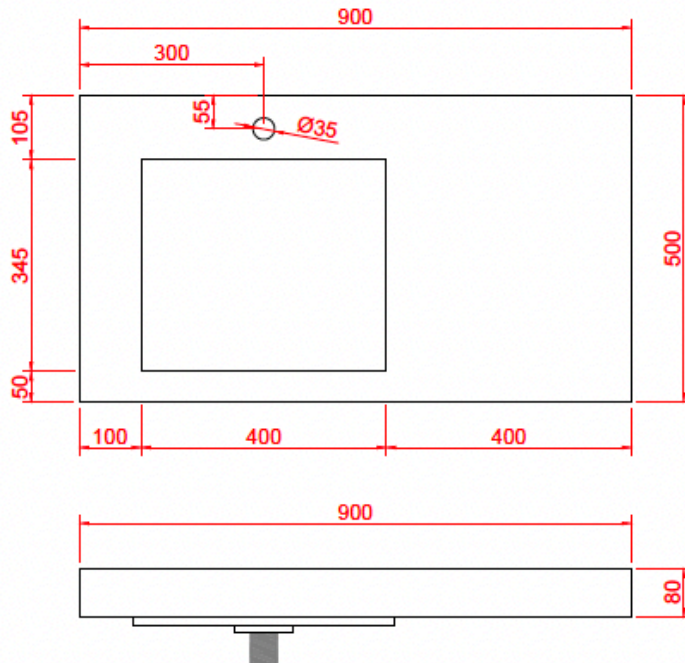

## B1339 Ramp Basin 900mm (left basin)

### Notes:

- Matte white solid surface
- Free flow waste
- 10 year manufacturers warranty
- Includes wall fittings

**Size: 900 x 500 x 80 (mm)**

N.W 21Kg