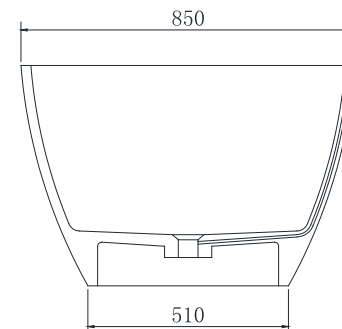

### Options:

- Overflow
- Non-overflow
- Stone waste

Size: 1800L x 850W x 560H (mm)

Net weight: 158kg  
 Gross weight: 233kg  
 Water Capacity: 238lt  
 Unit: mm