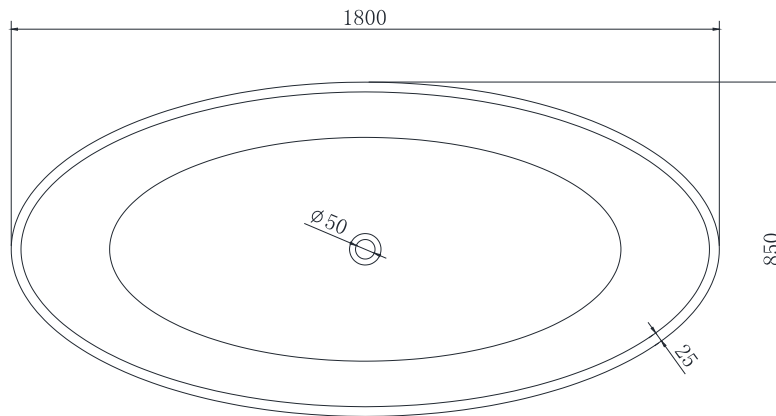

### Options:

- Overflow
- Non-overflow
- Stone waste

Size: 1800L x 850W x 560H (mm)

Net weight: 158kg  
 Gross weight: 233kg  
 Water Capacity: 238lt  
 Unit: mm