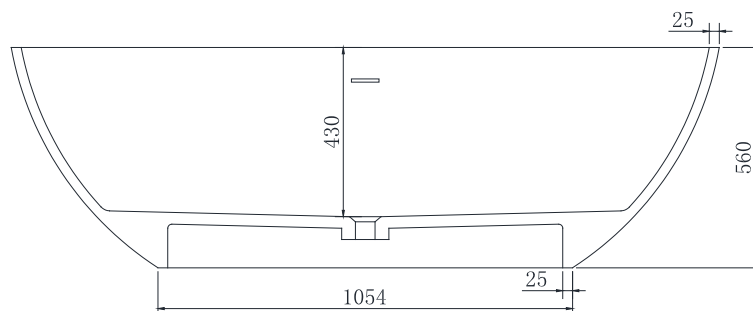

### Options:

- Overflow
- Non-overflow
- Stone waste

Size: 1800L x 850W x 560H (mm)

Net weight: 158kg  
 Gross weight: 233kg  
 Water Capacity: 238lt  
 Unit: mm