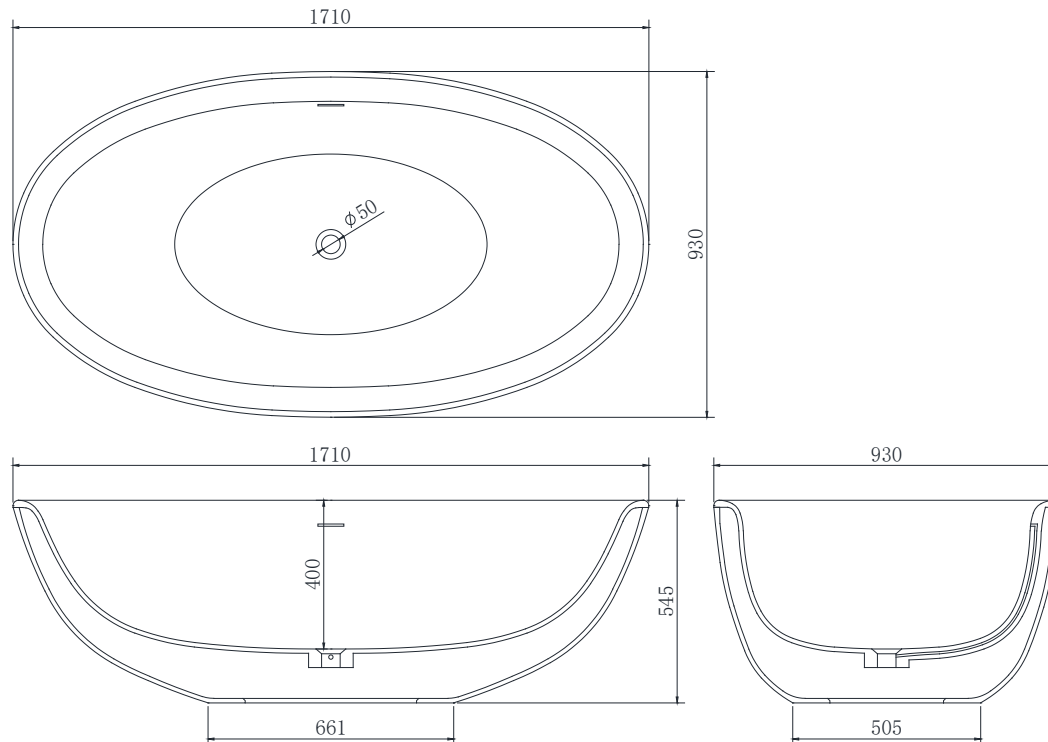

## B092 1710MM Freestanding Bath

### Notes:

- Freestanding bathtub in matte white
- Polymarble or solid surface composition
- With overflow
- Chrome waste
- Optional matching stone waste available
- 10 years manufacturers warranty

**Size:** 1710 L x 930 W x 545 H (mm)

### Options:

- Overflow
- Non-overflow
- Stone waste (matte white)

Net weight: 162kg  
 Gross weight: 220kg  
 Water capacity: 265lt  
 Unit: mm