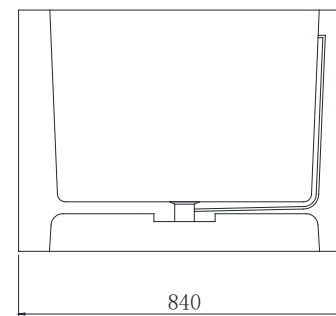

Finishes:

- Matte white
- Gloss white
- Full colour range

Options:

- Overflow
- Non-overflow
- Stone waste

Size: 1810L x 855W x 620H (mm)

Net weight: 275kg
 Gross weight: 354kg
 Water Capacity: 380lt
 Unit: mm