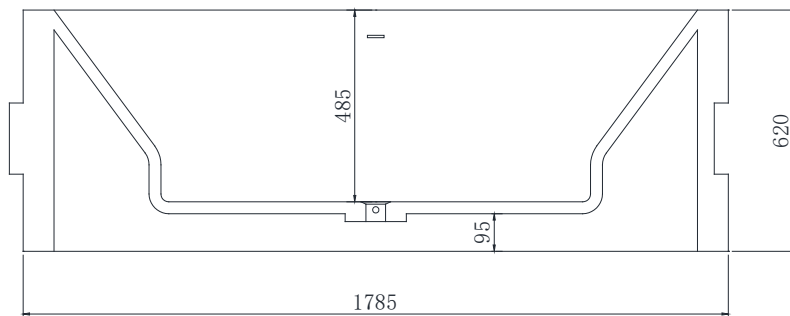

B085 1810mm Freestanding Bath

Notes:

- Freestanding bathtub
- Polymarble or solid surface composition
- Matte white
- Chrome waste
- Optional matching stone waste available
- 10 years manufacturers warranty

Finishes:

- Matte white
- Gloss white
- Full colour range

Options:

- Overflow
- Non-overflow
- Stone waste

Size: 1810L x 855W x 620H (mm)

Net weight: 275kg
 Gross weight: 354kg
 Water Capacity: 380lt
 Unit: mm