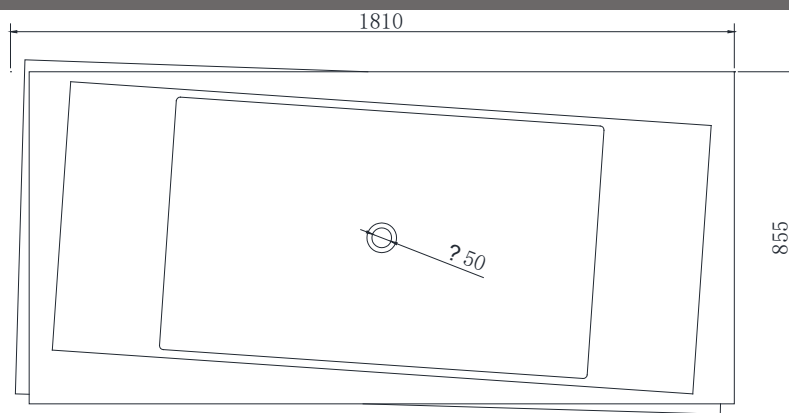

B085 1810mm Freestanding Bath

Notes:

- Freestanding bathtub
- Polymarble or solid surface composition
- Matte white
- Chrome waste
- Optional matching stone waste available
- 10 years manufacturers warranty

Finishes:

- Matte white
- Gloss white
- Full colour range

Options:

- Overflow
- Non-overflow
- Stone waste

Size: 1810L x 855W x 620H (mm)

Net weight: 275kg
 Gross weight: 354kg
 Water Capacity: 380lt
 Unit: mm