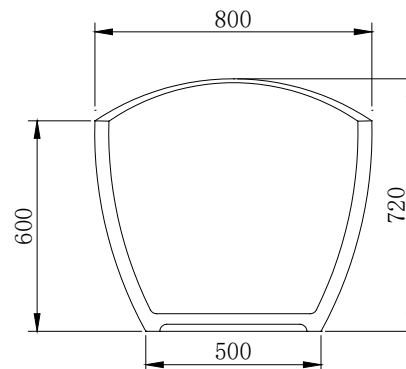

B063-A 1800mm Freestanding Bath

Notes:

- Freestanding bathtub
- Polymarble or solid surface composition
- Matte white
- Chrome waste
- Optional matching stone waste available
- 10 years manufacturers warranty

Finishes:

- Matte white
- Gloss white
- Full colour range

Options:

- Overflow
- Non-overflow
- Stone waste

Size: 1800L x 800W x 720H (mm)

Net weight: 167kg
 Gross weight: 249kg
 Water Capacity: 412lt
 Unit: mm