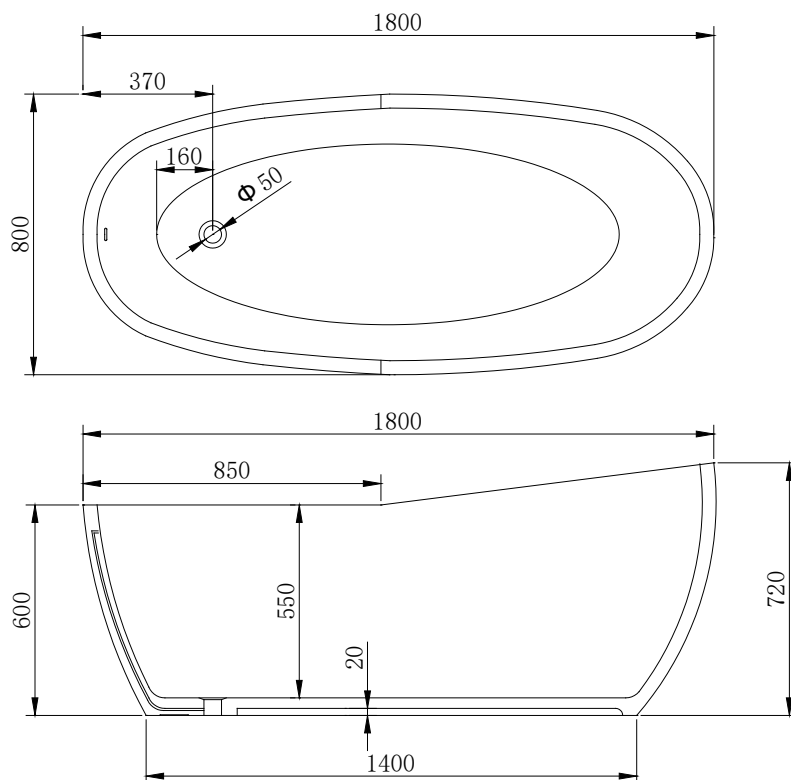

B063-A 1800mm Freestanding Bath

Notes:

- Freestanding bathtub
- Polymarble or solid surface composition
- Matte white
- Chrome waste
- Optional matching stone waste available
- 10 years manufacturers warranty

Finishes:

- Matte white
- Gloss white
- Full colour range

Options:

- Overflow
- Non-overflow
- Stone waste

Size: 1800L x 800W x 720H (mm)

Net weight: 167kg
 Gross weight: 249kg
 Water Capacity: 412lt
 Unit: mm