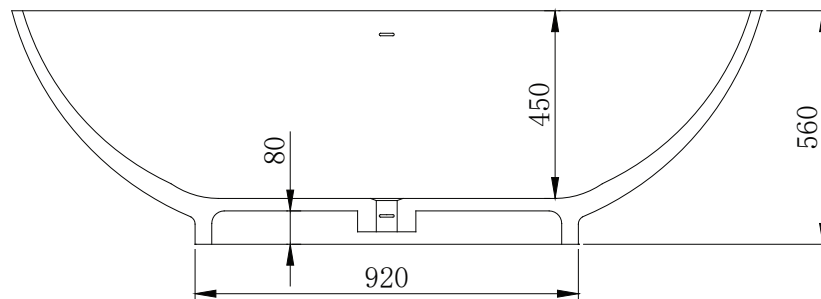

B061 1800mm Freestanding Bath

Notes:

- Freestanding bathtub
- Polymarble or solid surface composition
- Matte white
- Chrome waste
- Optional matching stone waste available
- 10 years manufacturers warranty

Finishes:

- Matte white
- Gloss white
- Full colour range

Options:

- Overflow
- Non-overflow
- Stone waste

Size: 1800L x 875W x 560H (mm)

Net weight: 136kg
Gross weight: 213kg
Water Capacity: 310lt
Unit: mm