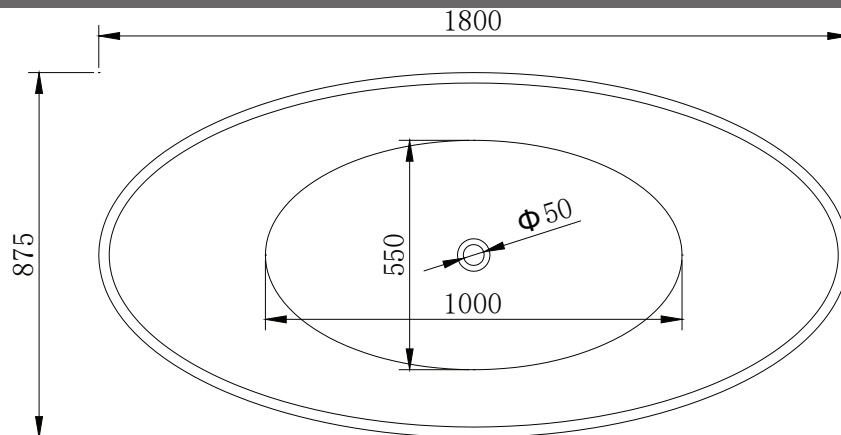

B061 1800mm Freestanding Bath

Notes:

- Freestanding bathtub
- Polymarble or solid surface composition
- Matte white
- Chrome waste
- Optional matching stone waste available
- 10 years manufacturers warranty

Finishes:

- Matte white
- Gloss white
- Full colour range

Options:

- Overflow
- Non-overflow
- Stone waste

Size: 1800L x 875W x 560H (mm)

Net weight: 136kg
Gross weight: 213kg
Water Capacity: 310lt
Unit: mm