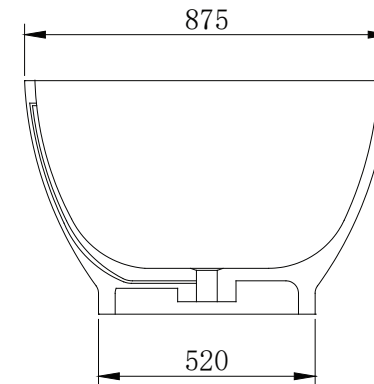

B061 1800mm Freestanding Bath

Notes:

- Freestanding bathtub
- Polymarble or solid surface composition
- Matte white
- Chrome waste
- Optional matching stone waste available
- 10 years manufacturers warranty

Finishes:

- Matte white
- Gloss white
- Full colour range

Options:

- Overflow
- Non-overflow
- Stone waste

Size: 1800L x 875W x 560H (mm)

Net weight: 136kg
Gross weight: 213kg
Water Capacity: 310lt
Unit: mm