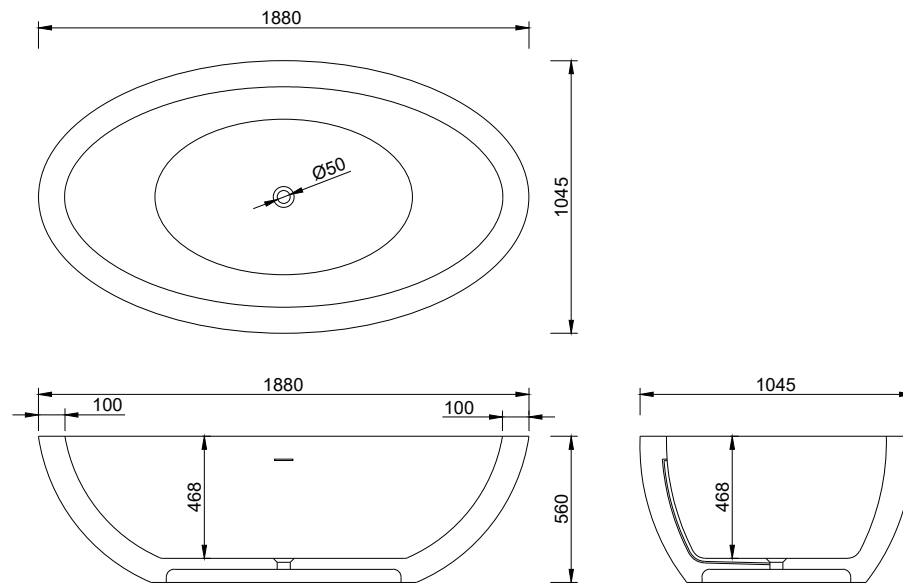

## B048 1880mm

### Notes:

- Freestanding bathtub
- Polymarble or solid surface composition
- Matte white
- With overflow
- Chrome waste
- Optional matching stone waste available
- 10 years manufacturers warranty

**Size:** 1880 L x 1045W x 560H (mm)

### Options:

- Overflow
- Non-overflow
- Stone waste (matte white)

Net weight: 165kg  
Gross weight: 254kg  
Volume: 300L  
Unit: mm