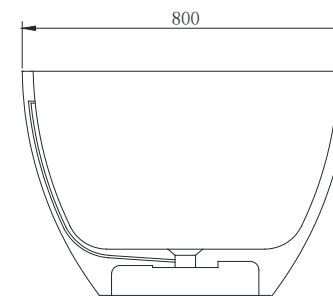

B008-A 1820mm Freestanding Bath

Notes:

- Freestanding bathtub
- Polymarble or solid surface composition
- Matte white
- Chrome waste
- Optional matching stone waste available
- 10 years manufacturers warranty

Finishes:

- Matte white
- Gloss white
- Full colour range

Options:

- Overflow
- Non-overflow
- Stone waste

Size: 1820L x 800W x 540H (mm)

Net weight: 165kg
Gross weight: 238kg
Water Capacity: 330lt
Unit: mm