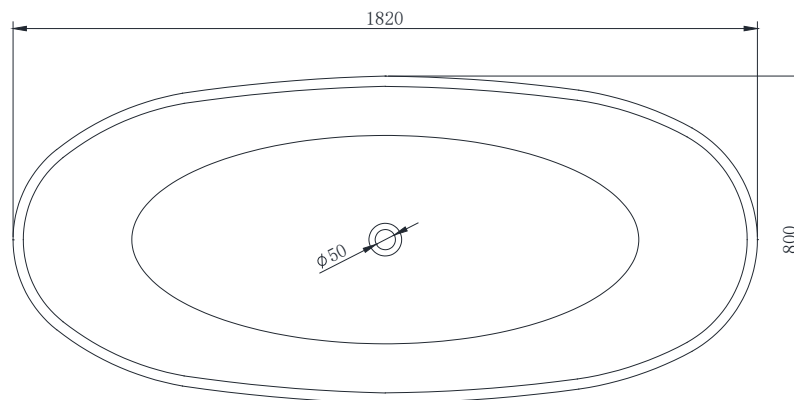

B008-A 1820mm Freestanding Bath

Notes:

- Freestanding bathtub
- Polymarble or solid surface composition
- Matte white
- Chrome waste
- Optional matching stone waste available
- 10 years manufacturers warranty

Finishes:

- Matte white
- Gloss white
- Full colour range

Options:

- Overflow
- Non-overflow
- Stone waste

Size: 1820L x 800W x 540H (mm)

Net weight: 165kg
Gross weight: 238kg
Water Capacity: 330lt
Unit: mm