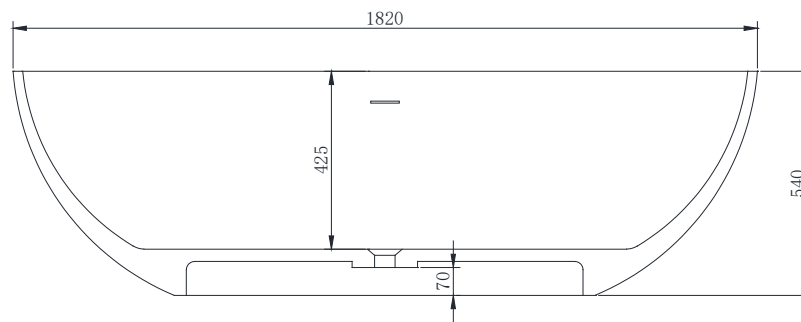

B008-A 1820mm Freestanding Bath

Notes:

- Freestanding bathtub
- Polymarble or solid surface composition
- Matte white
- Chrome waste
- Optional matching stone waste available
- 10 years manufacturers warranty

Finishes:

- Matte white
- Gloss white
- Full colour range

Options:

- Overflow
- Non-overflow
- Stone waste

Size: 1820L x 800W x 540H (mm)

Net weight: 165kg
Gross weight: 238kg
Water Capacity: 330lt
Unit: mm