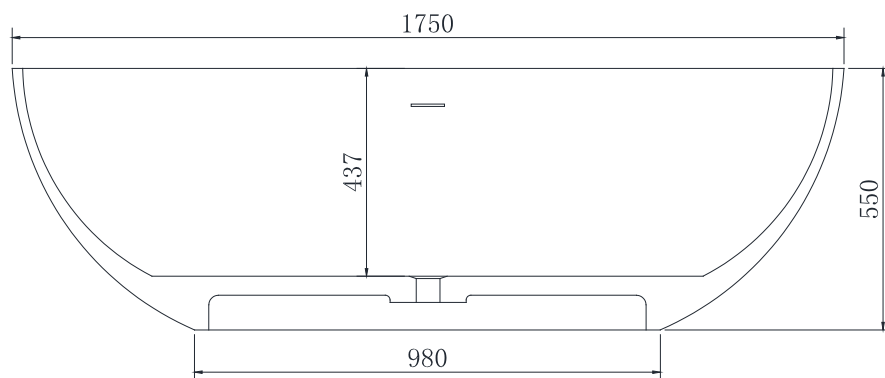

B008-B 1750mm Freestanding Bath

Notes:

- Freestanding bath
- Polymarble or solid surface composition
- 10 years manufacturers warranty

Finishes:

- Matte white
- Gloss white
- Full colour range

Options:

- Stone waste (matte white)

Size: 1750L x 832W x 550H (mm)

Net weight: 167kg
 Gross weight: 239kg
 Water capacity: 300L
 Unit: mm