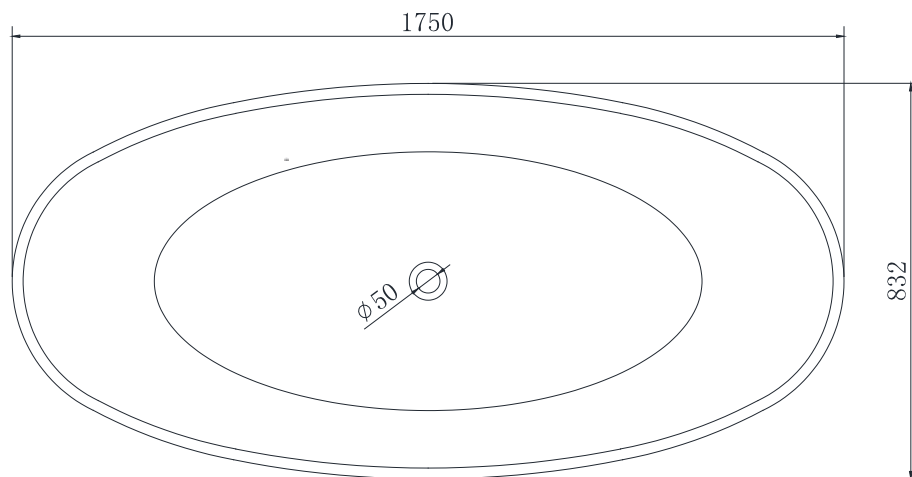

B008-B 1750mm Freestanding Bath

Notes:

- Freestanding bath
- Polymarble or solid surface composition
- 10 years manufacturers warranty

Finishes:

- Matte white
- Gloss white
- Full colour range

Options:

- Stone waste (matte white)

Size: 1750L x 832W x 550H (mm)

Net weight: 167kg
 Gross weight: 239kg
 Water capacity: 300L
 Unit: mm