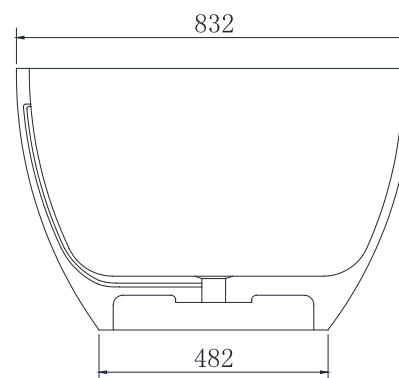

B008-B 1750mm Freestanding Bath

Notes:

- Freestanding bath
- Polymarble or solid surface composition
- 10 years manufacturers warranty

Finishes:

- Matte white
- Gloss white
- Full colour range

Options:

- Stone waste (matte white)

Size: 1750L x 832W x 550H (mm)

Net weight: 167kg
 Gross weight: 239kg
 Water capacity: 300L
 Unit: mm