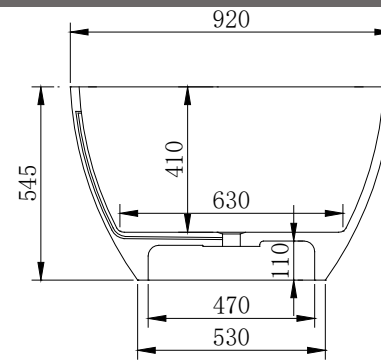

B003 1780mm Freestanding Bath

Notes:

- Freestanding bathtub
- Polymarble or solid surface composition
- Matte white
- Chrome waste
- Optional matching stone waste available
- 10 years manufacturers warranty

Finishes:

- Matte Black
- Gloss white
- Full colour range

Options:

- Overflow
- Non-overflow
- Stone waste

Size: 1780L x 920W x 550H (mm)

Net weight: 170 kg
Gross weight: 247kg
Water Capacity: 358lt
Unit: mm