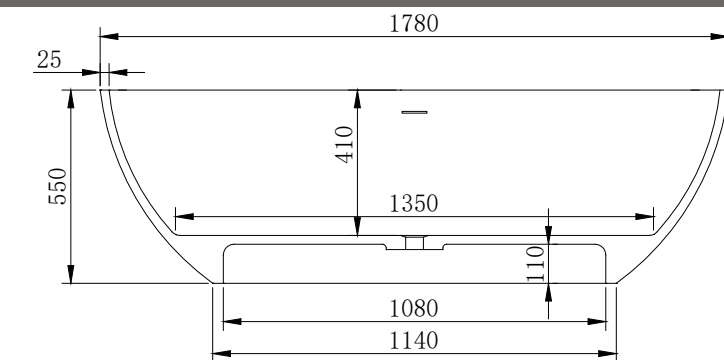

B003 1780mm Freestanding Bath

Notes:

- Freestanding bathtub
- Polymarble or solid surface composition
- Matte white
- Chrome waste
- Optional matching stone waste available
- 10 years manufacturers warranty

Finishes:

- Matte Black
- Gloss white
- Full colour range

Options:

- Overflow
- Non-overflow
- Stone waste

Size: 1780L x 920W x 550H (mm)

Net weight: 170 kg
Gross weight: 247kg
Water Capacity: 358lt
Unit: mm