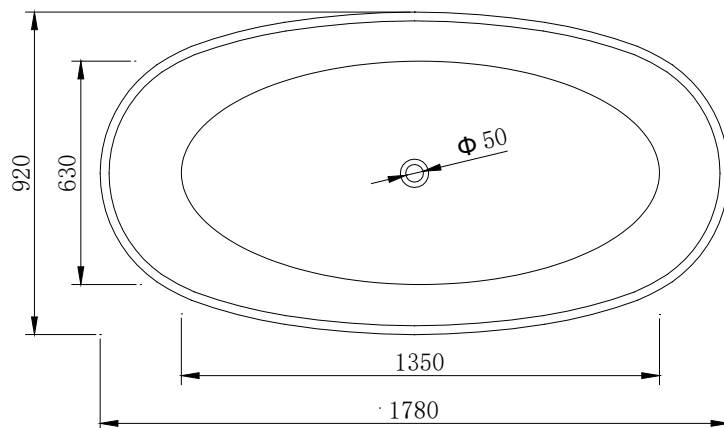

B003 1780mm Freestanding Bath

Notes:

- Freestanding bathtub
- Polymarble or solid surface composition
- Matte white
- Chrome waste
- Optional matching stone waste available
- 10 years manufacturers warranty

Finishes:

- Matte Black
- Gloss white
- Full colour range

Options:

- Overflow
- Non-overflow
- Stone waste

Size: 1780L x 920W x 550H (mm)

Net weight: 170 kg
Gross weight: 247kg
Water Capacity: 358lt
Unit: mm