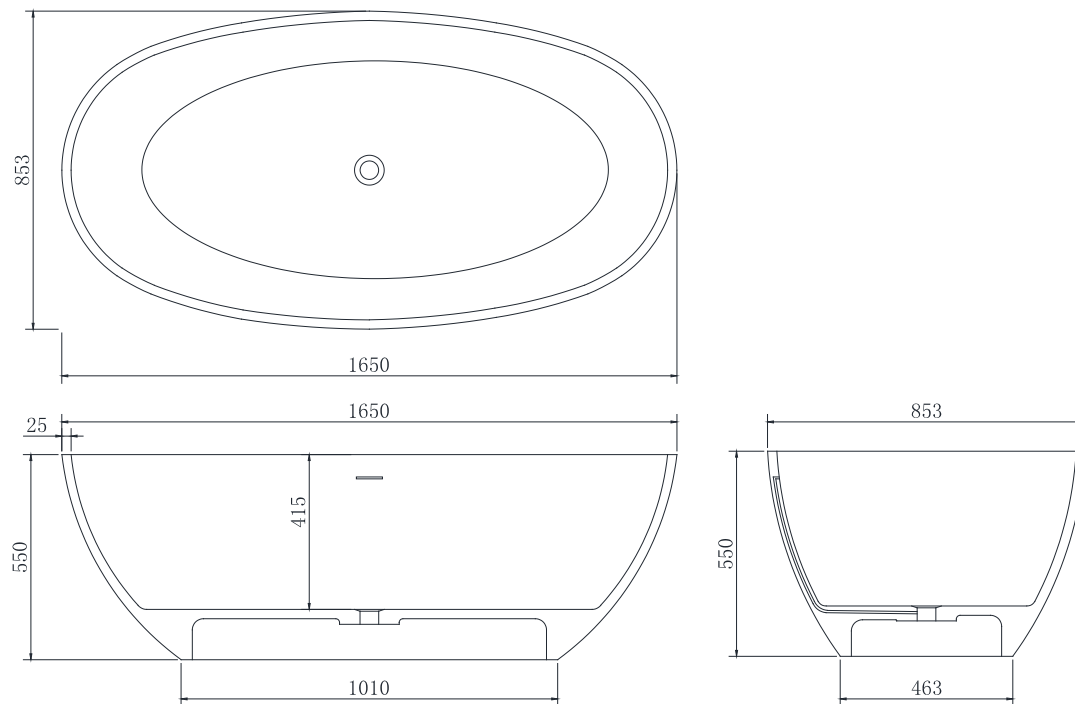

B003-C 1650mm Freestanding Bath

Notes:

- Freestanding bathtub
- Polymarble or solid surface composition
- Matte white
- Chrome waste
- Optional matching stone waste available
- 10 years manufacturers warranty

Finishes:

- Matte Dusty Pink
- Gloss white
- Full colour range

Options:

- Overflow
- Non-overflow
- Stone waste

Size: 1650L x 853W x 550H (mm)

Net weight: 168kg
 Gross weight: 238kg
 Water Capacity: 255lt
 Unit: mm