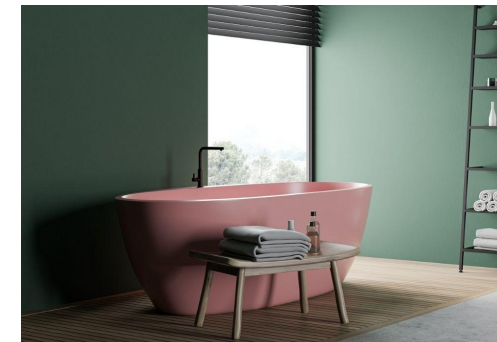

B003-C 1650mm Freestanding Bath

Notes:

- Freestanding bathtub
- Polymarble or solid surface composition
- Matte white
- Chrome waste
- Optional matching stone waste available
- 10 years manufacturers warranty

Finishes:

- Matte Dusty Pink
- Gloss white
- Full colour range

Options:

- Overflow
- Non-overflow
- Stone waste

Size: 1650L x 853W x 550H (mm)

Net weight: 168kg
 Gross weight: 238kg
 Water Capacity: 255lt
 Unit: mm