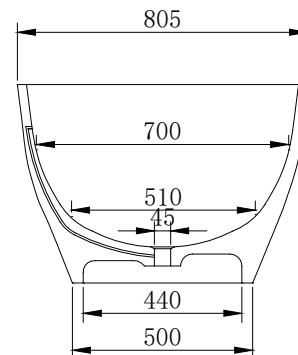

## B001-C 1620mm Freestanding Bath

### Options:

- Overflow
- Non-overflow
- Stone waste

Size: 1620L x 805W x 550H (mm)

Net weight: 145 kg  
 Gross weight: 214kg  
 Water Capacity: 245lt  
 Unit: mm