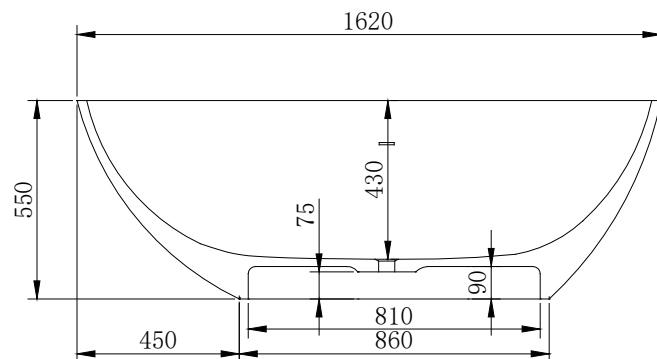

## B001-C 1620mm Freestanding Bath

### Options:

- Overflow
- Non-overflow
- Stone waste

Size: 1620L x 805W x 550H (mm)

Net weight: 145 kg  
 Gross weight: 214kg  
 Water Capacity: 245lt  
 Unit: mm