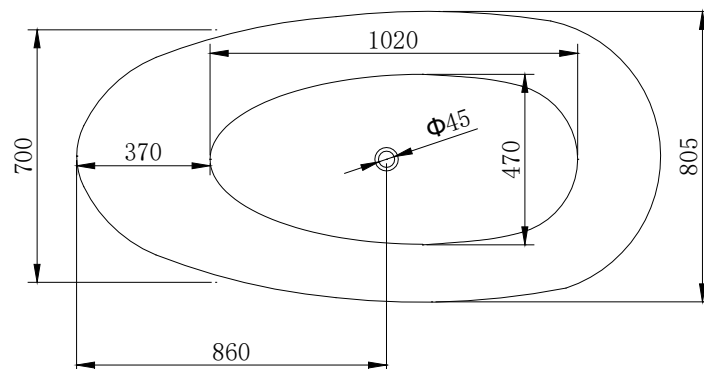

### Options:

- Overflow
- Non-overflow
- Stone waste

Size: 1620L x 805W x 550H (mm)

Net weight: 145 kg  
 Gross weight: 214kg  
 Water Capacity: 245lt  
 Unit: mm