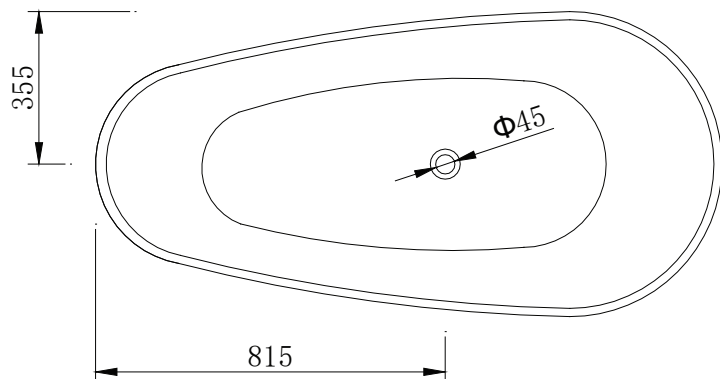

B001-A 1460mm Freestanding Bath

Notes:

- Freestanding bathtub
- Polymarble or solid surface composition
- Matte black
- Chrome waste
- Optional matching stone waste available
- 10 years manufacturers warranty

Finishes:

- Matte black
- Gloss white
- Full colour range

Options:

- Overflow
- Non-overflow
- Stone waste

Size: 1460L x 710W x 540H (mm)

Net weight: 145 kg
 Gross weight: 202kg
 Water Capacity: 190lt
 Unit: mm