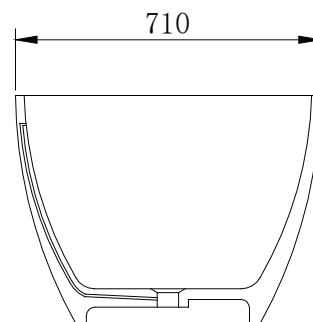

B001-A 1460mm Freestanding Bath

Notes:

- Freestanding bathtub
- Polymarble or solid surface composition
- Matte black
- Chrome waste
- Optional matching stone waste available
- 10 years manufacturers warranty

Finishes:

- Matte black
- Gloss white
- Full colour range

Options:

- Overflow
- Non-overflow
- Stone waste

Size: 1460L x 710W x 540H (mm)

Net weight: 145 kg
 Gross weight: 202kg
 Water Capacity: 190lt
 Unit: mm