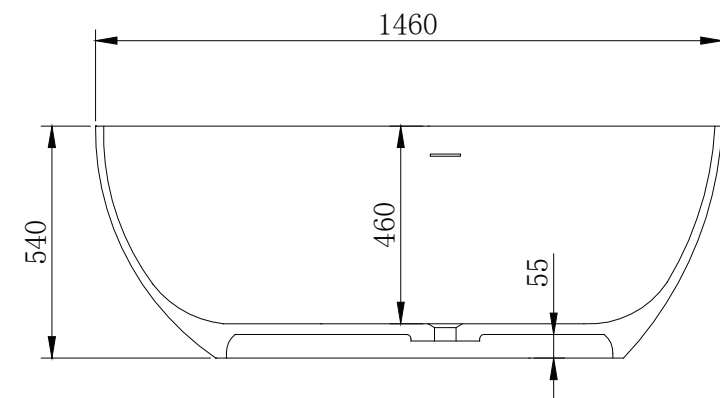

B001-A 1460mm Freestanding Bath

Notes:

- Freestanding bathtub
- Polymarble or solid surface composition
- Matte black
- Chrome waste
- Optional matching stone waste available
- 10 years manufacturers warranty

Finishes:

- Matte black
- Gloss white
- Full colour range

Options:

- Overflow
- Non-overflow
- Stone waste

Size: 1460L x 710W x 540H (mm)

Net weight: 145 kg
 Gross weight: 202kg
 Water Capacity: 190lt
 Unit: mm