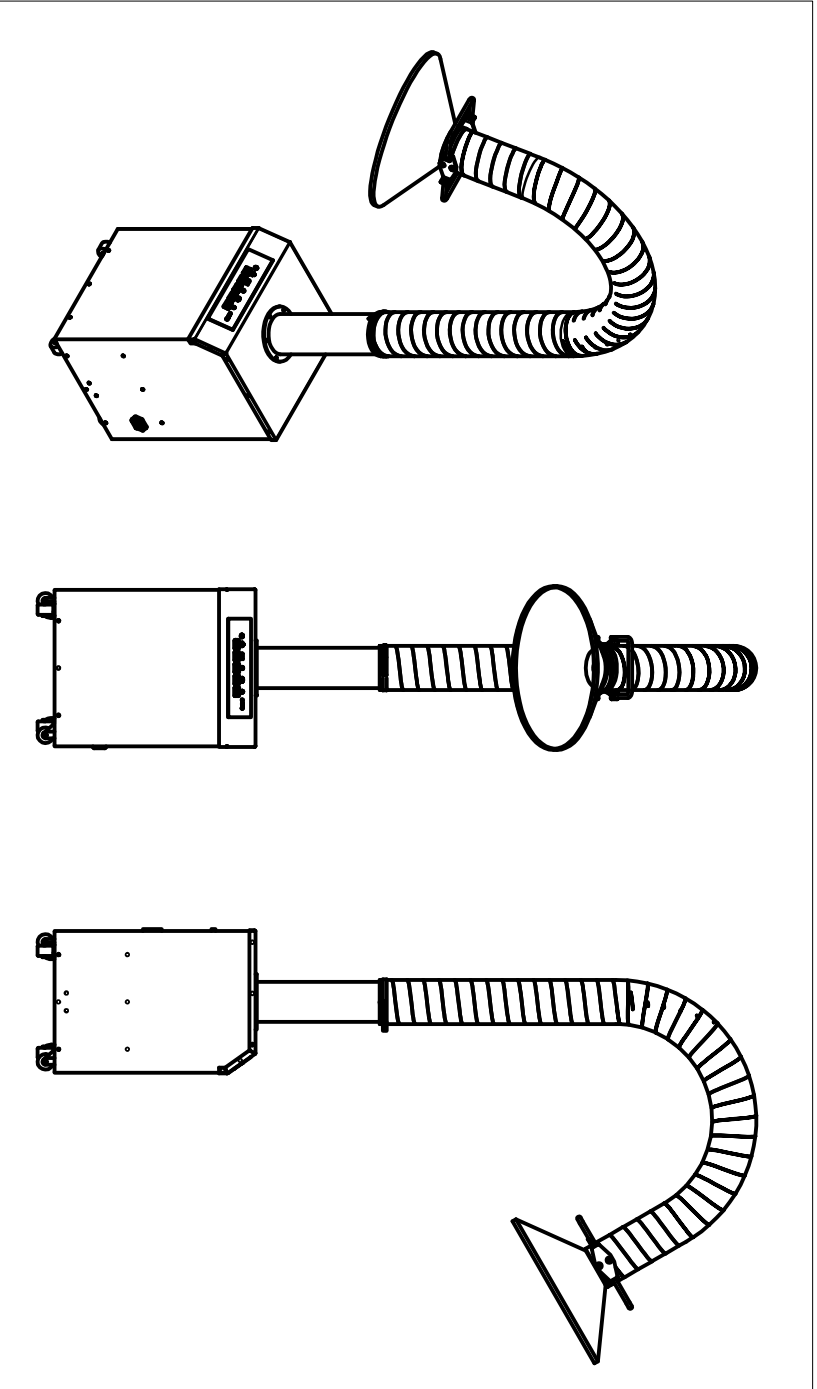

HealthyAir® SourceCapture® Fume Extraction System

Model No.: HA-SSC-G4
 Replacement Filter Model No.: HA-Series-1213
 Available Colors: Black (HA-SSC-G4-B), White (HA-SSC-G4-W)
 Unit Weight: 55 lbs.
 Base Dimensions: 11 ⁷/₁₆" L x 12 ³/₄" W x 28 ³/₈" H
 Extraction Flex Hose: 60" L, 4" Ø
 Extraction Hood: 16" Ø

Fan Speed	High	Med	Low
Power Consumption (W)	171	144	107
CFM Total (Cubic Feet/Min.)	216	177	140
Voltage/Frequency: 120V/60 HZ			
LED Lighting: 1W			
3-prong plug-in power cord electrical connection			