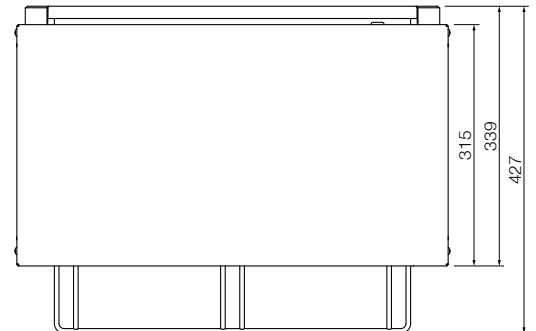

Toaster Griller W.GTQI8.10 / W.GTQI8.15

Product Information:

- Energy efficient 'instant' heat, ceramic coated glass infrared elements
- Fast, exceptionally even grilling and toasting
- Timer controlled operation
- Select top & bottom or top only heat
- Multiple position slides and rack for safer loading
- Easy to clean removable crumb tray
- Stainless steel construction
- Internal opening 441 x 259 x 87mm
- Includes wall mount brackets as standard

Specifications:

Model W.GTQI8.10
Height 363mm
Width 563mm
Depth 427mm
Power 2.2kW
 10A plug & lead fitted
Capacity 8 Slice

Model W.GTQI8.15
Height 363mm
Width 563mm
Depth 427mm
Power 3.3kW
 15A plug & lead fitted
Capacity 8 Slice