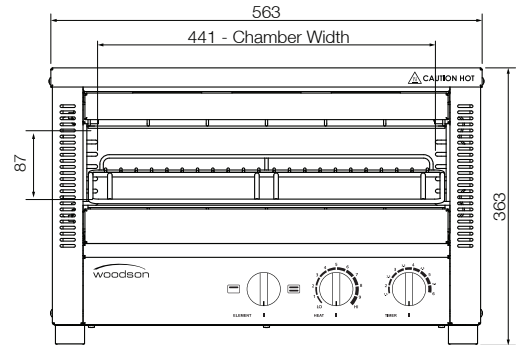

Toaster Griller W.GTQI8.10 / W.GTQI8.15

Product Information:

- Energy efficient 'instant' heat, ceramic coated glass infrared elements
- Fast, exceptionally even grilling and toasting
- Timer controlled operation
- Select top & bottom or top only heat
- Multiple position slides and rack for safer loading
- Easy to clean removable crumb tray
- Stainless steel construction
- Internal opening 441 x 259 x 87mm
- Includes wall mount brackets as standard

Specifications:

Model W.GTQI8.10
Height 363mm
Width 563mm
Depth 427mm
Power 2.2kW
 10A plug & lead fitted
Capacity 8 Slice

Model W.GTQI8.15
Height 363mm
Width 563mm
Depth 427mm
Power 3.3kW
 15A plug & lead fitted
Capacity 8 Slice