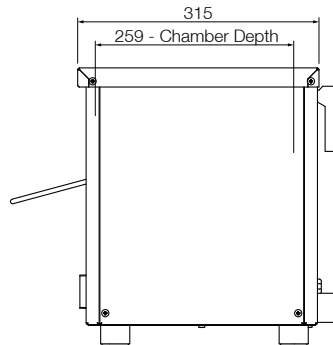

Toaster Griller W.GTQI8.10 / W.GTQI8.15

Product Information:

- Energy efficient 'instant' heat, ceramic coated glass infrared elements
- Fast, exceptionally even grilling and toasting
- Timer controlled operation
- Select top & bottom or top only heat
- Multiple position slides and rack for safer loading
- Easy to clean removable crumb tray
- Stainless steel construction
- Internal opening 441 x 259 x 87mm
- Includes wall mount brackets as standard

Specifications:

Model W.GTQI8.10
Height 363mm
Width 563mm
Depth 427mm
Power 2.2kW
 10A plug & lead fitted
Capacity 8 Slice

Model W.GTQI8.15
Height 363mm
Width 563mm
Depth 427mm
Power 3.3kW
 15A plug & lead fitted
Capacity 8 Slice