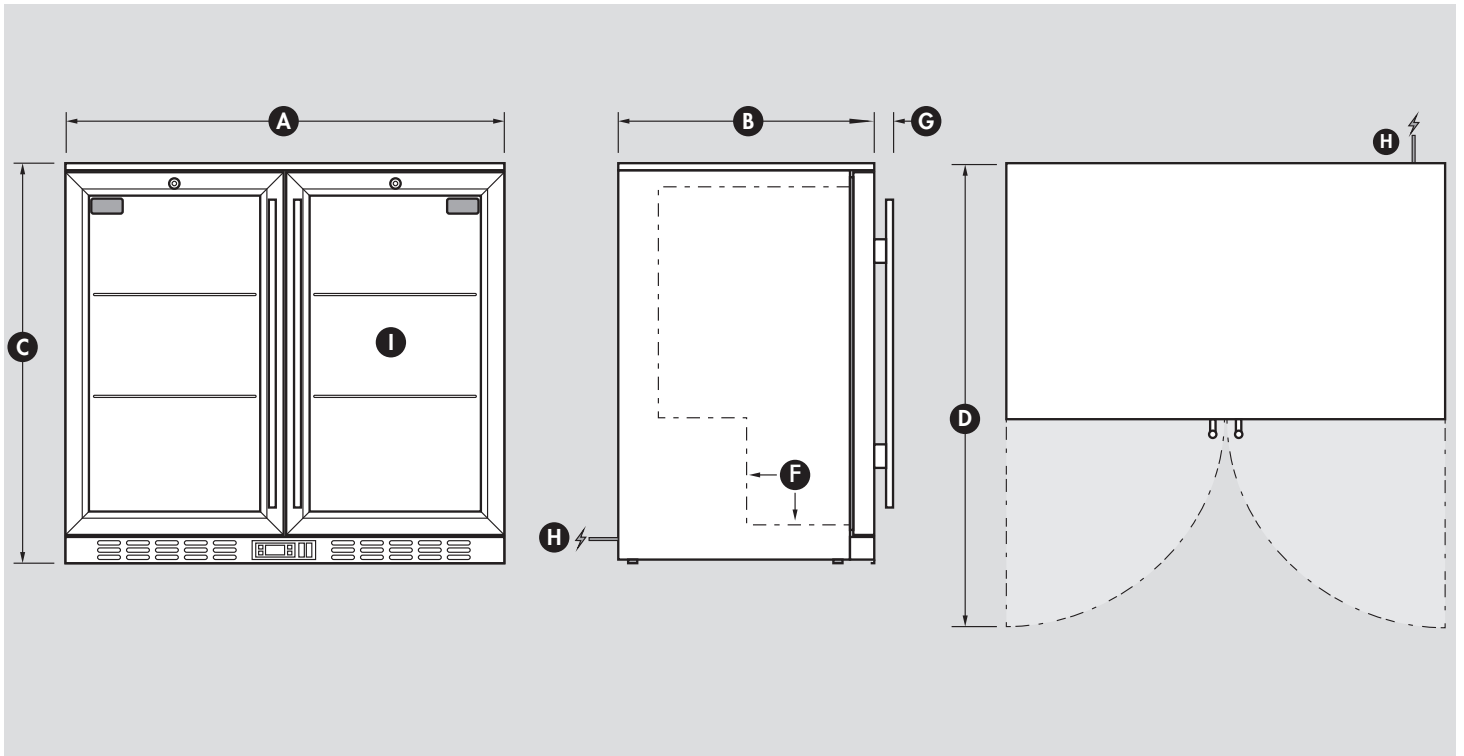

PRODUCT INFORMATION

SG2H-B

INFORMATION

DIMENSIONS

Ⓐ	Overall width	900mm
Ⓑ	Overall depth	495mm
Ⓒ	Overall height - includes feet	840mm
Ⓓ	Overall depth with door open	915mm
Ⓔ	Height of hinge cap (included in height above)	N/A
Ⓕ	Internal step inside unit	190mm In & 190mm High
Ⓖ	Depth of handle (adds to depth above)	40mm
Ⓗ	Power cord location & length	1800mm
Ⓘ	Internal dimensions (WxDxH)	820 x 380 x 680mmH

Note: Door opens maximum 5mm outside diameter

INSTALLATION & BUILDING INTO CAVITY'S

Minimum cavity size needed (WxDxH) 920 x 600 x 850mmH Front
Venting type of fridge Venting, Through Grill

Note: If wanting a 'cabinet door' in front of fridge door please contact us

OTHER HELPFUL INFORMATION

Height floor to bottom of door	65mm
Door size (WxH)	445 x 755mm
Feet height fully tightened	15mm
Height adjustment available on current feet	10mm
Change feet size for extra height option	30mm
Shelf Qty / Size	4 x (395mmW x 345mmD)
Wine Shelf available (Y/N)	Yes

PERFORMANCE

Cooling	Cools easily to (1oC)
Application suitability	Commercial / Alfresco / Indoor
Maximum operating ambient temperature	38oC
Outdoor official IP rating	IP22
Meps Energy Approved & Food Grade	Yes