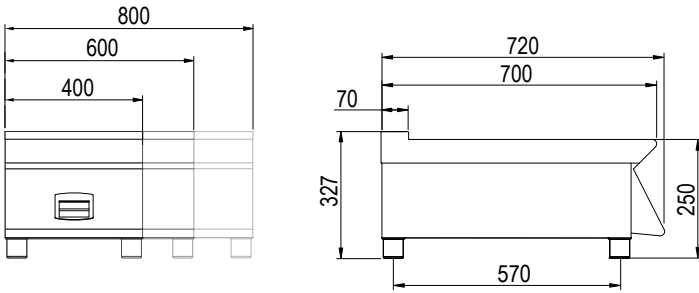

Product Information:

- Class leading, European style, professional quality and reliability since 1963
- 700 series, ambient worktops with drawer, available in 400, 600 and 800mm wide units
- Drawer with handle, suitable for 150mm high trays
- Robust 304 grade stainless steel construction with rounded corners for improved cleaning
- 24-month warranty

General Drawing:

Specifications:

Model	EN72CTT
W x D x H (mm)	400 x 720 x 327
Model	EN73CTT
W x D x H (mm)	600 x 720 x 327
Model	EN74CTT
W x D x H (mm)	800 x 720 x 327