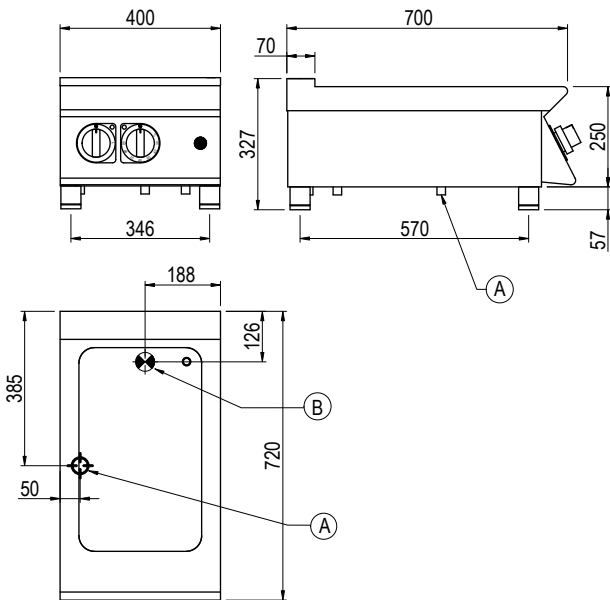

Product Information:

- Class leading, European style, professional quality and reliability since 1963
- 700 series, electric 1/1 GN countertop Bain Marie (1.2kW)
- Silicone heating pad external to the tank provides uniform heating, superior hygiene and ease of cleaning
- Temperature regulation via thermostat (30°C - 90°C)
- Indicator lights to monitor the correct operation of the appliance
- Manual water fill with tank sloped to lever operated drain
- Robust 304 grade stainless steel construction with rounded corners for improved cleaning
- 24-month warranty

General Drawing:

Specifications:

Model	BM720TT
W x D x H (mm)	400 x 720 x 327
Weight	30kg
Capacity	1 x 1/1 150mm GN Pans
Packed Dimensions (mm)	450 x 825 x 570
Packed Weight	35kg
Electrical Connection	1Ø + N + E 240VAC / 50Hz / 1.2kW 10A plug & lead fitted

Legend:

- A** Electrical Connection
- B** Drain Connection 1/2" BSP