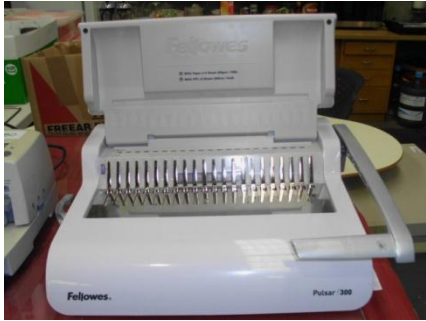

Bits & Bobs

All advertised product is available for personal use

Binding Machines - excellent condition $85.00 ea