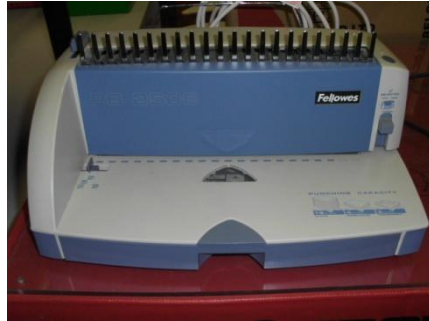

Bits & Bobs

All advertised product is available for personal use

Binding Machines - excellent condition $85.00 ea