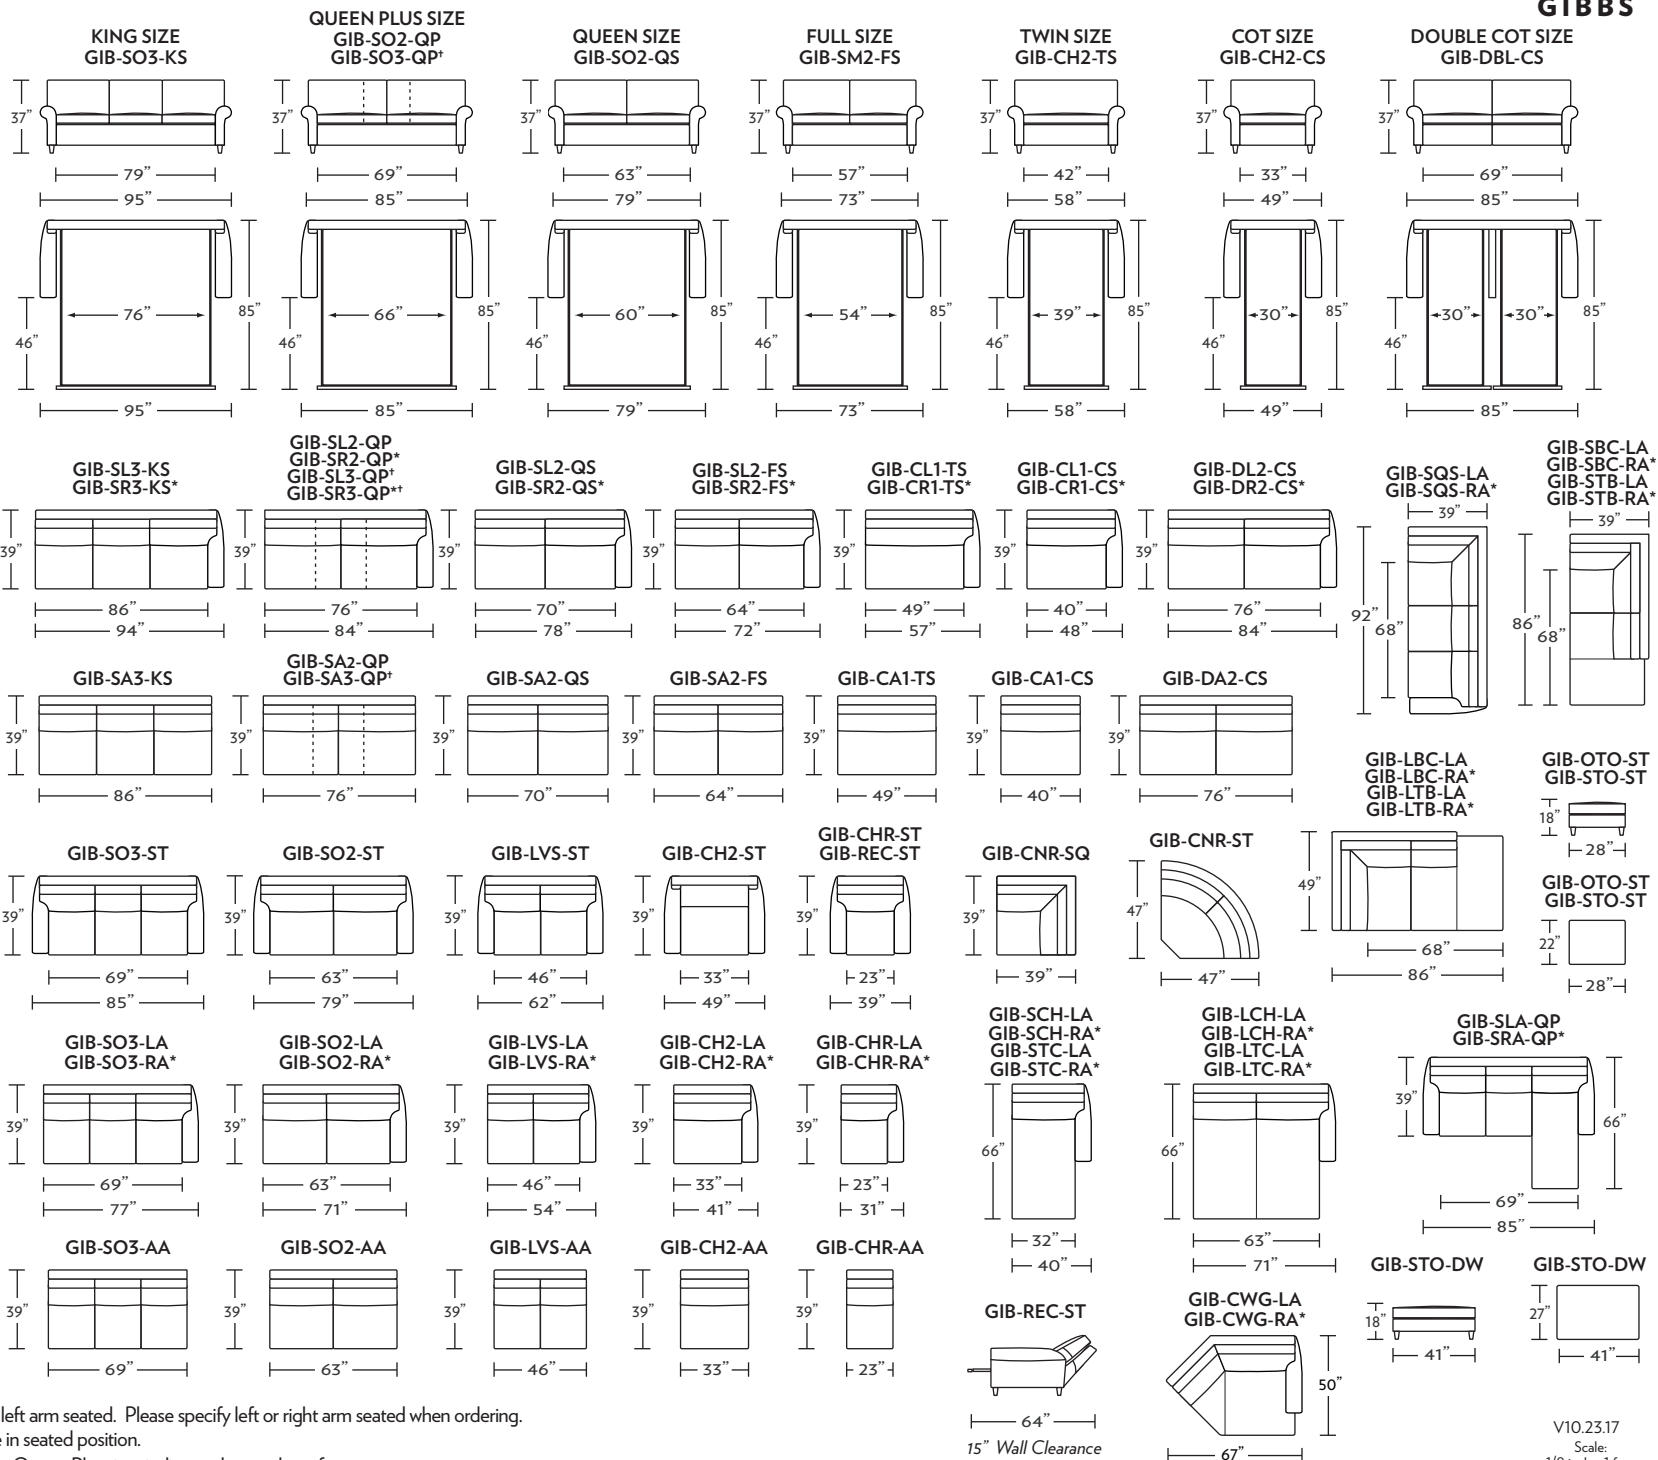

GIBBS

Standard Comfort Sleeper®

Features:

- Featuring the patented Tiffany 24/7™ platform sleep system
- Room to stretch out with true 80 inches of bedroom-length sleeping surface
- Ultimate comfort on four inches of plush, high-density foam mattress
- Zero wall clearance
- Quick-ship delivery
- Single-needle top-stitch
- High-density, high-resiliency foam seat cushions
- Loose back and seat cushions
- Lifetime warranty on frame
- 10-year mechanism warranty

Mattress Options:

- Premier with Crypton™ ticking
- Gel
- Tempur-Pedic®

Options:

- High-density, high-resiliency foam seat cushions encased in down and down back cushions available
- Wood legs available in Acorn, Espresso or Walnut finish
- Nailhead trim available in Antique Brass, Chrome or Pewter finish (arms and deck)

Please use actual leather, fabric, Crypton®, Sunbrella® and Ultrasuede® swatches when specifying furniture as the colors shown may vary due to the printing process.

* Picture shows left arm seated. Please specify left or right arm seated when ordering.

All orders are in seated position.

† Dotted lines for Queen Plus sizes indicates the number of seats.

All dimensions are approximate and subject to change.