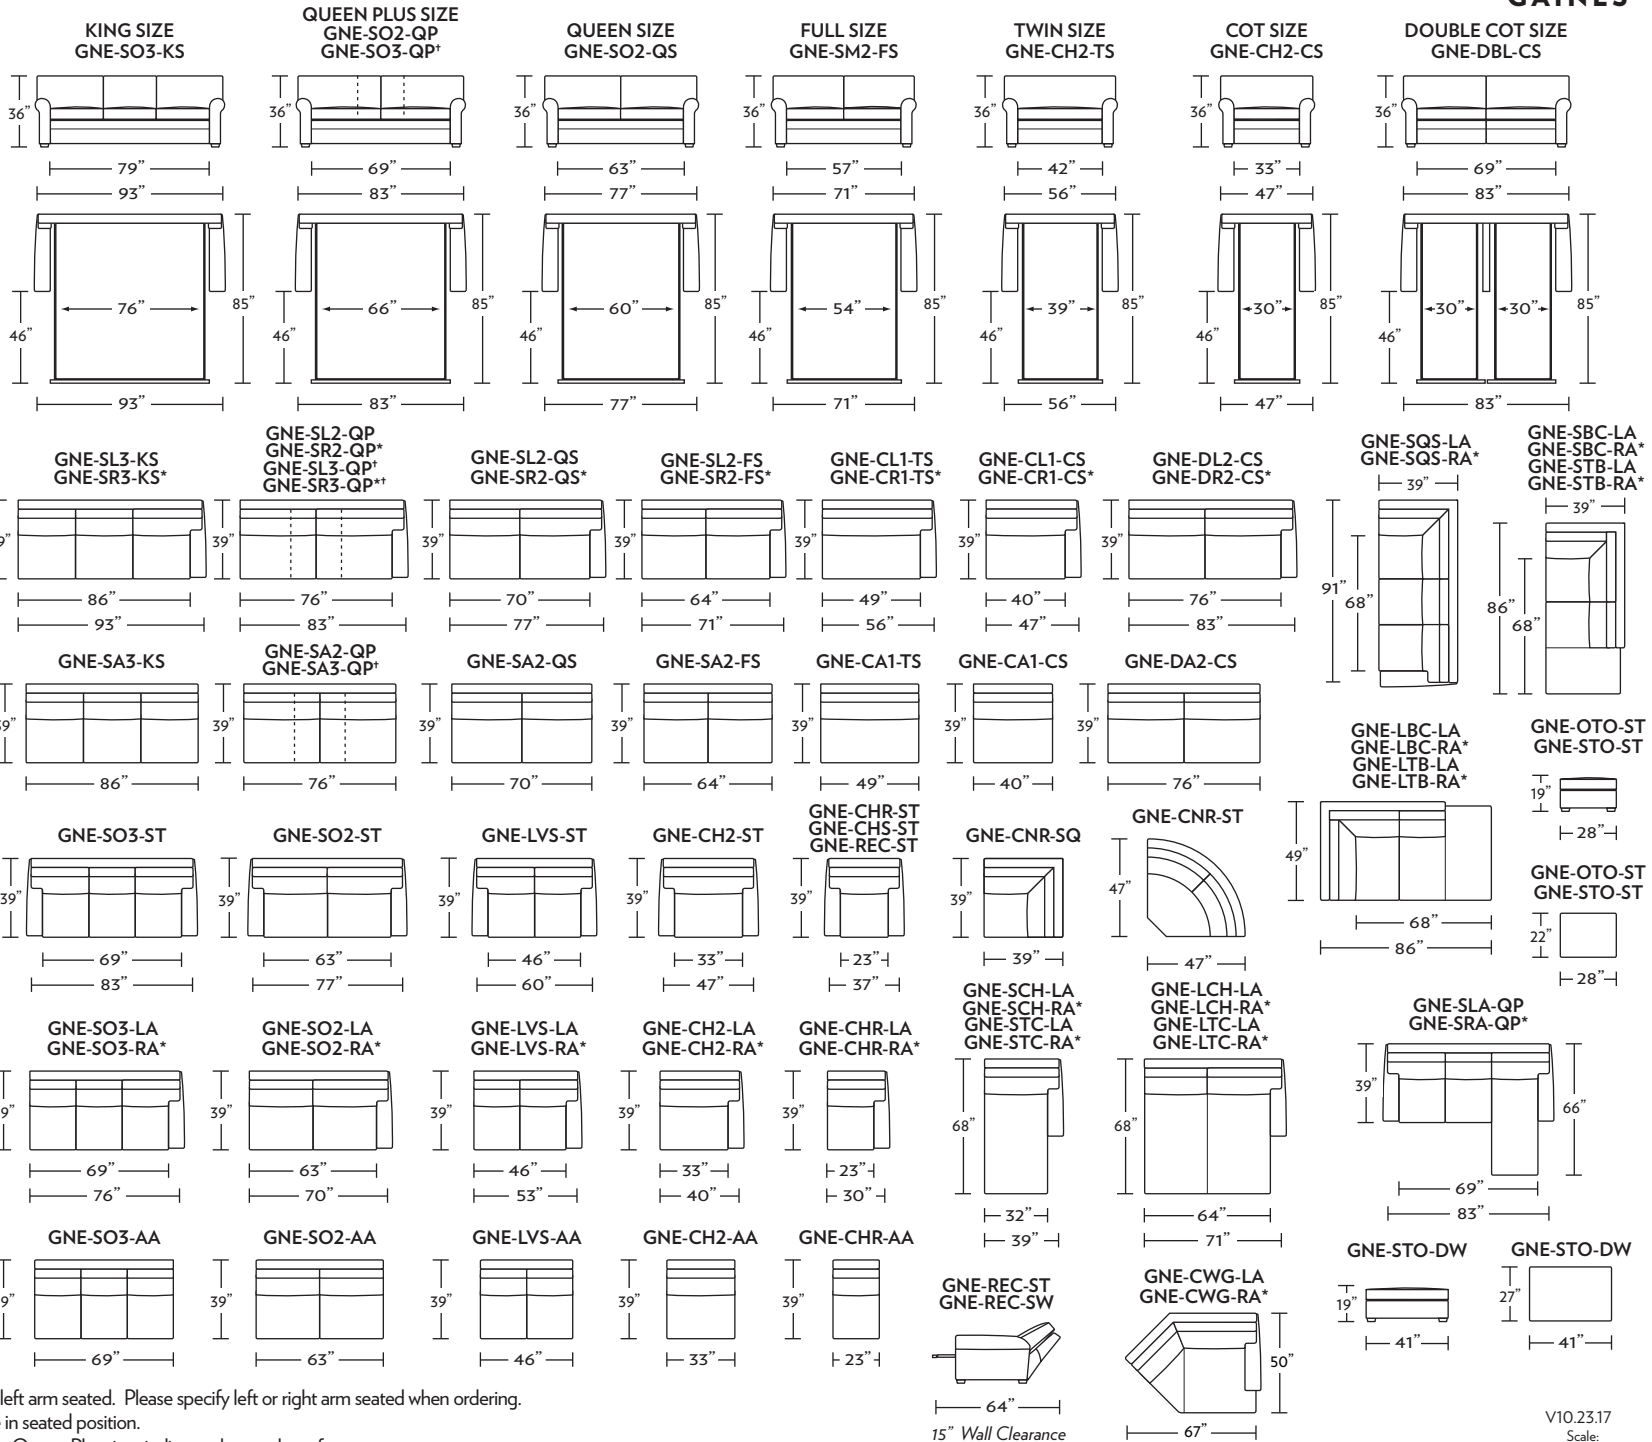

GAINES

Standard Comfort Sleeper®

Features:

- Featuring the patented Tiffany 24/7™ platform sleep system
- Room to stretch out with true 80 inches of bedroom-length sleeping surface
- Ultimate comfort on five inches of plush, high-density foam mattress
- Under-sofa dust covers keeps dust and dirt from ever touching the mattress
- Zero wall clearance
- Quick-ship delivery
- Double-needle top-stitch
- High-density, high-resiliency foam seat cushions
- Loose back and seat cushions
- Lifetime warranty on frame
- 10-year mechanism warranty

Mattress Options:

- Premier with Crypton™ ticking Gel
- Tempur-Pedic®

Options:

- High-density, high-resiliency foam seat cushions encased in down and down back cushions available
- Wood legs available in Acorn, Espresso or Walnut finish
- Nailhead trim available in Antique Brass, Chrome or Pewter finish (arms and deck)

Please use actual leather, fabric, Crypton®, Sunbrella® and Ultrasuede® swatches when specifying furniture as the colors shown may vary due to the printing process.

* Picture shows left arm seated. Please specify left or right arm seated when ordering.

All orders are in seated position.

† Dotted lines for Queen Plus sizes indicates the number of seats.

All dimensions are approximate and subject to change.