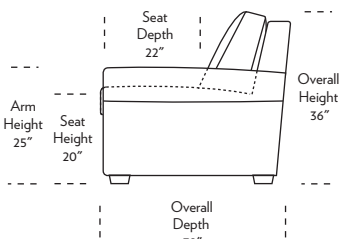

GAINES

Standard Comfort Sleeper®

Features:

- Featuring the patented Tiffany 24/7™ platform sleep system
- Room to stretch out with true 80 inches of bedroom-length sleeping surface
- Ultimate comfort on five inches of plush, high-density foam mattress
- Under-sofa dust covers keeps dust and dirt from ever touching the mattress
- Zero wall clearance
- Quick-ship delivery
- Double-needle top-stitch
- High-density, high-resiliency foam seat cushions
- Loose back and seat cushions
- Lifetime warranty on frame
- 10-year mechanism warranty

Mattress Options:

- Premier with Crypton™ ticking Gel
- Tempur-Pedic®

Options:

- High-density, high-resiliency foam seat cushions encased in down and down back cushions available
- Wood legs available in Acorn, Espresso or Walnut finish
- Nailhead trim available in Antique Brass, Chrome or Pewter finish (arms and deck)

Please use actual leather, fabric, Crypton®, Sunbrella® and Ultrasuede® swatches when specifying furniture as the colors shown may vary due to the printing process.

* Picture shows left arm seated. Please specify left or right arm seated when ordering.

All orders are in seated position.

† Dotted lines for Queen Plus sizes indicates the number of seats.

All dimensions are approximate and subject to change.