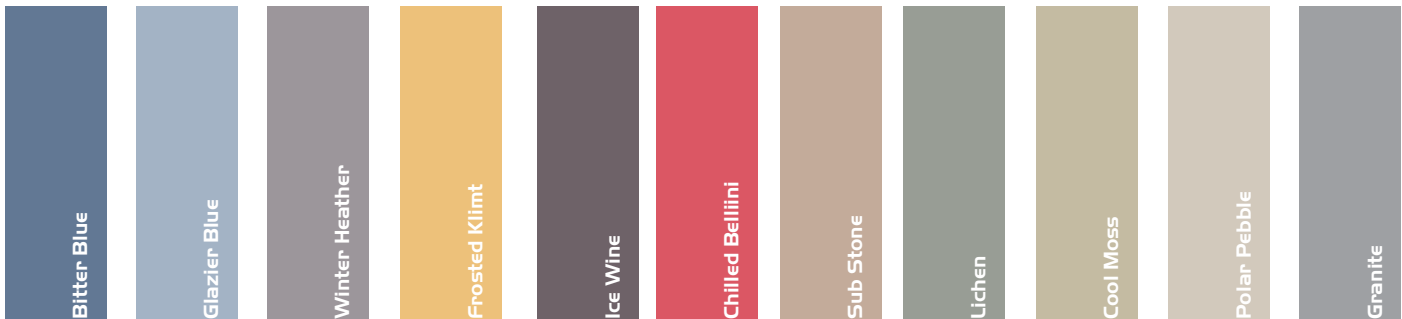

Bespoke Collection