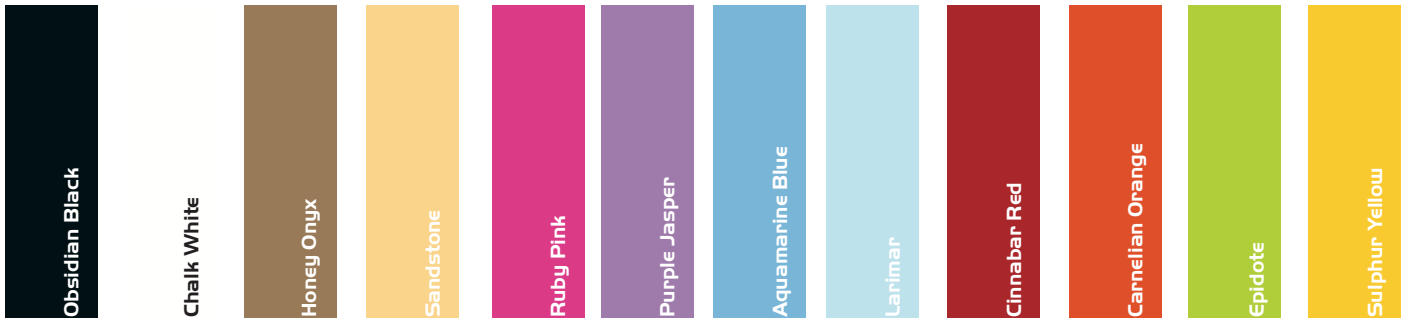

Earth Collection

Frost Collection