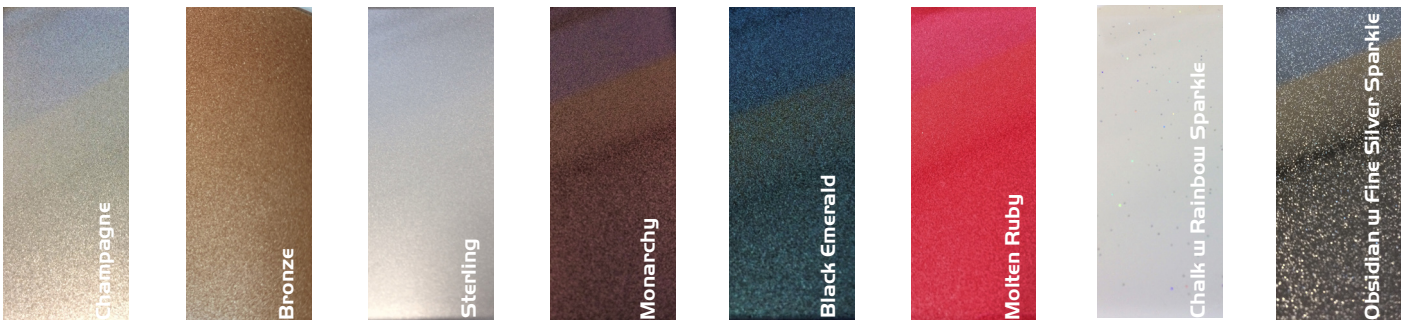

Metal Collection

Whilst every effort has been made to ensure accurate colour reproduction, owing to different screen resolutions and settings, the colours shown may not be 100% accurate.