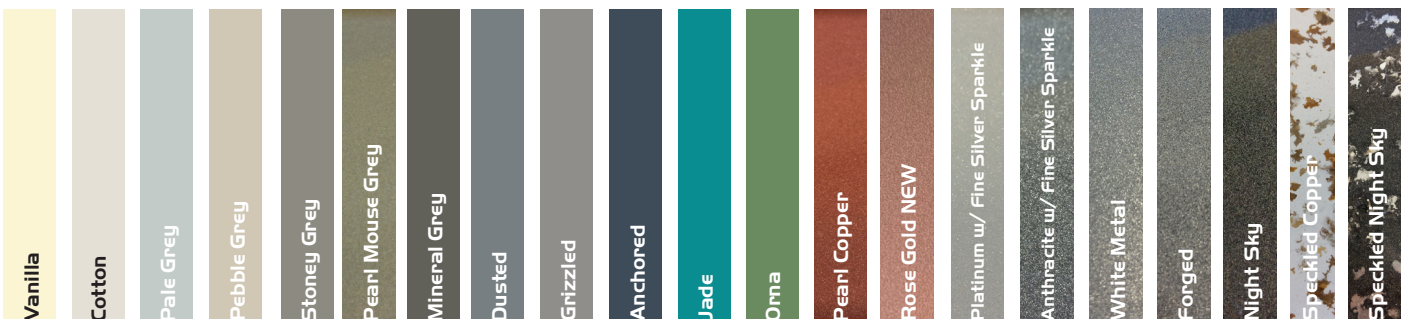

Please note that the sample tiles reflect light in a different manner to a larger piece of glass, which may result in a different colour tone when compared to a larger splashback.

Earth Collection

Frost Collection

Bespoke Collection

Metal Collection

Whilst every effort has been made to ensure accurate colour reproduction, owing to different screen resolutions and settings, the colours shown may not be 100% accurate.

Whilst every effort has been made to ensure accurate colour reproduction, owing to different screen resolutions and settings, the colours shown may not be 100% accurate.

Andromeda

Aurora

Astrid

Polaris

Sirius