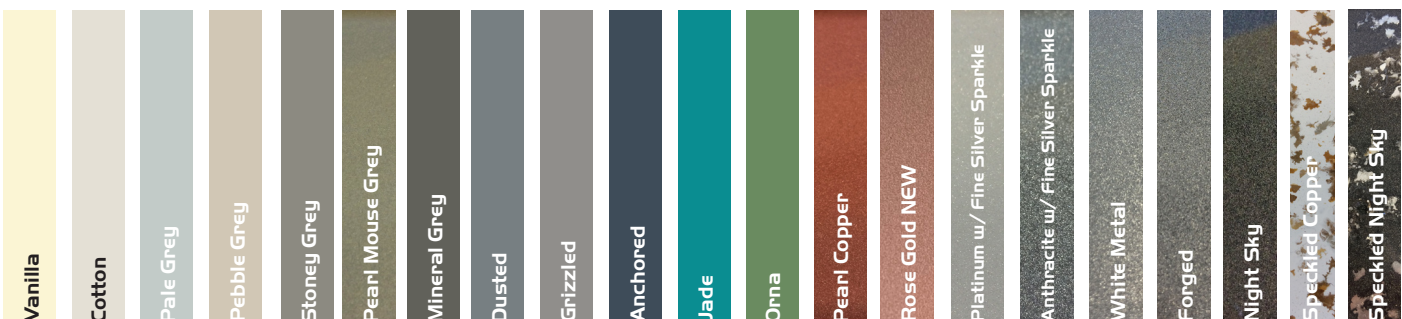

Please note that the sample tiles reflect light in a different manner to a larger piece of glass, which may result in a different colour tone when compared to a larger splashback.

Earth Collection

Frost Collection

Bespoke Collection

Metal Collection

Whilst every effort has been made to ensure accurate colour reproduction, owing to different screen resolutions and settings, the colours shown may not be 100% accurate.

Whilst every effort has been made to ensure accurate colour reproduction, owing to different screen resolutions and settings, the colours shown may not be 100% accurate.

Andromeda

Aurora

Astrid

Polaris

Sirius