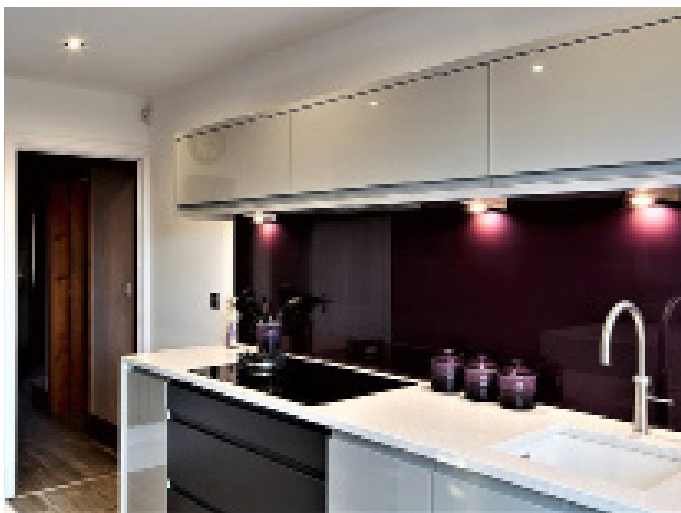

Gloss Splashbacks

Our Gloss Splashbacks are the perfect surface for kitchens, bathrooms, wet areas, and also a decorative design solution for the modern living, work and business space. Glass offers an exquisite, practical and hygienic finish for your project.