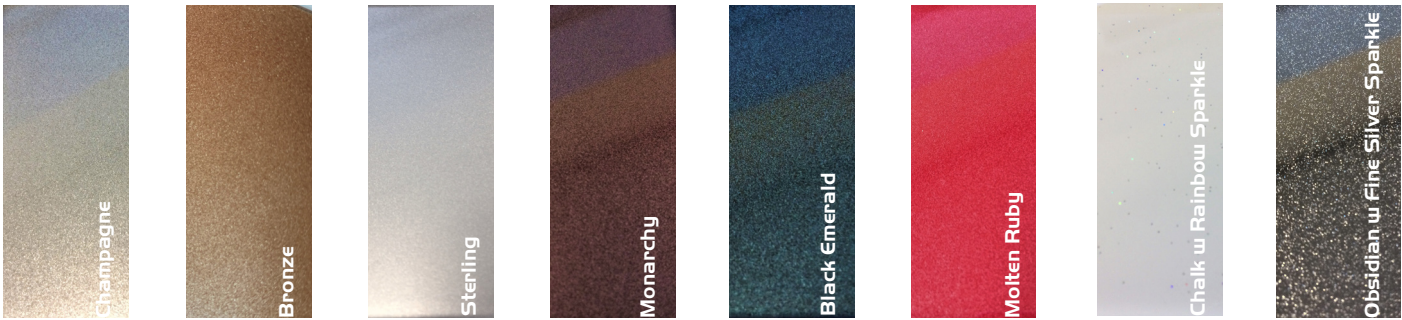

Metal Collection

Whilst every effort has been made to ensure accurate colour reproduction, owing to different screen resolutions and settings, the colours shown may not be 100% accurate.