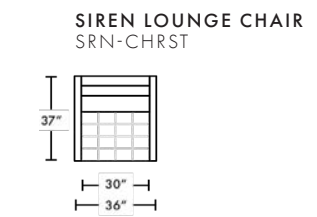

DIMENSIONS

AVAILABLE IN

- See Soft Seating: Leather + Fabric Selections

DETAILS

- Advanced unidirectional suspension system
- Premium high-density, high-resiliency foam back and seat cushions
- Buttonless tufted seat cushions
- Tight back & seat cushion
- Single needle topstitching
- Walnut legs only

NOTES

- See Assembly & Care Instructions for more information.