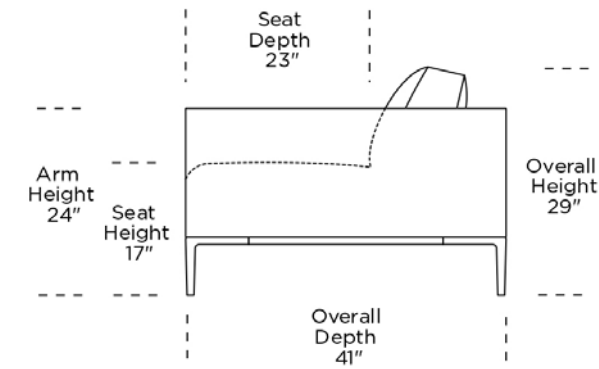

DIMENSIONS | DANE

DANE 99" SOFA
DAN-SO3ST

DANE 88" SOFA
DAN-SO2ST