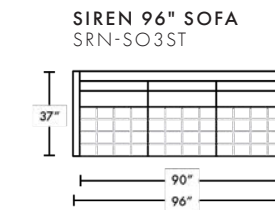

DIMENSIONS

AVAILABLE IN

- See Soft Seating: Leather + Fabric Selections

DETAILS

- Advanced unidirectional suspension system
- Premium high-density, high-resiliency foam back and seat cushions
- Buttonless tufted seat cushions
- Tight back & seat cushion
- Single needle topstitching
- Walnut legs only

NOTES

- See Assembly & Care Instructions for more information.