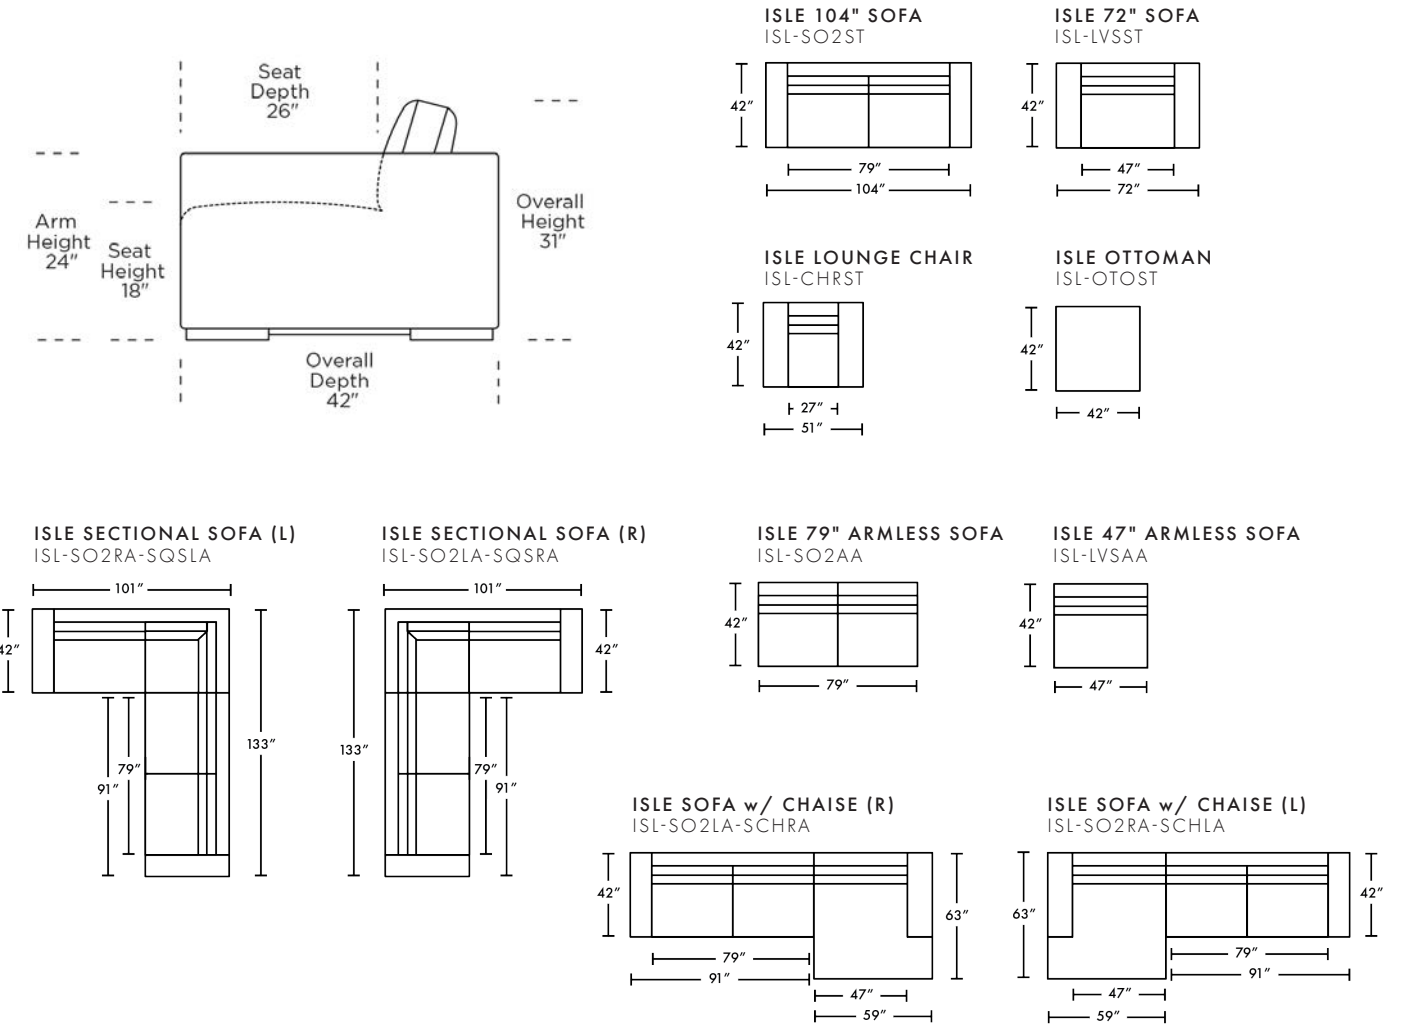

DIMENSIONS

AVAILABLE IN • See Soft Seating: Leather + Fabric Selections

1. **DETAILS**
2. Advanced unidirectional suspension system
   - Premium high-density, high-resiliency foam seat cushions encased in down
   - Loose back and seat cushions
   - Welt cord trim
   - Wood base in Dark Brown finish
   - Self Welt

NOTES • See Assembly & Care Instructions for more information.