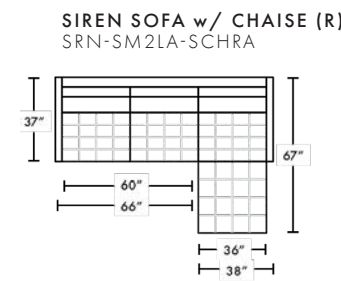

DIMENSIONS

AVAILABLE IN

- See Soft Seating: Leather + Fabric Selections

DETAILS

- Advanced unidirectional suspension system
- Premium high-density, high-resiliency foam back and seat cushions
- Buttonless tufted seat cushions
- Tight back & seat cushion
- Single needle topstitching
- Walnut legs only

NOTES

- See Assembly & Care Instructions for more information.