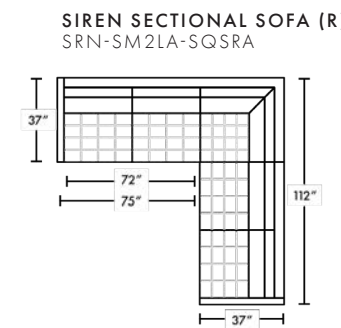

DIMENSIONS

AVAILABLE IN

- See Soft Seating: Leather + Fabric Selections

DETAILS

- Advanced unidirectional suspension system
- Premium high-density, high-resiliency foam back and seat cushions
- Buttonless tufted seat cushions
- Tight back & seat cushion
- Single needle topstitching
- Walnut legs only

NOTES

- See Assembly & Care Instructions for more information.