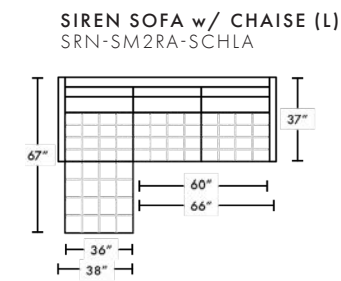

DIMENSIONS

AVAILABLE IN

- See Soft Seating: Leather + Fabric Selections

DETAILS

- Advanced unidirectional suspension system
- Premium high-density, high-resiliency foam back and seat cushions
- Buttonless tufted seat cushions
- Tight back & seat cushion
- Single needle topstitching
- Walnut legs only

NOTES

- See Assembly & Care Instructions for more information.