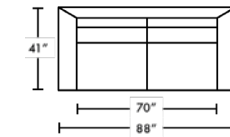

DANE 88" SOFA
DAN-SO2ST

DANE LOUNGE CHAIR
DAN-CH2ST