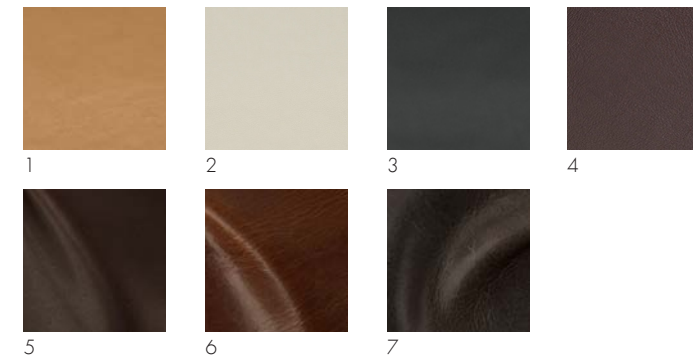

NOTES

- See Assembly & Care Instructions for more information.

SOFT SEATING: LEATHER + FABRIC SELECTIONS

To specify a product in Uhuru's Soft Seating offering combine the Frame Code with the Finish Code to build the SKU necessary to place the order. The Frame Code can be found on the Price Guide or Sell Sheets, while the Finish Code can be found here. FOR EXAMPLE: Isle 104" Sofa in Wolcott Leather and Scotch color would be ordered as ISL-SO2ST-WTSH

LEATHER

PATTERN	PRICING*	CLEANING**	COLOR	FINISH CODE
Wolcott	D	L	1 Scotch	WTSH
			2 Cream	WTCM
Verona	G	L	3 Soil	VASO
			4 Espresso	VAEO
Pioneer	J	L	5 Cacao	PRCO
			6 Cypress	PRCS
			7 Gravel	PRGL

FABRIC