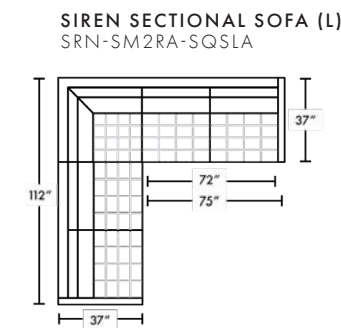

DIMENSIONS

AVAILABLE IN

- See Soft Seating: Leather + Fabric Selections

DETAILS

- Advanced unidirectional suspension system
- Premium high-density, high-resiliency foam back and seat cushions
- Buttonless tufted seat cushions
- Tight back & seat cushion
- Single needle topstitching
- Walnut legs only

NOTES

- See Assembly & Care Instructions for more information.