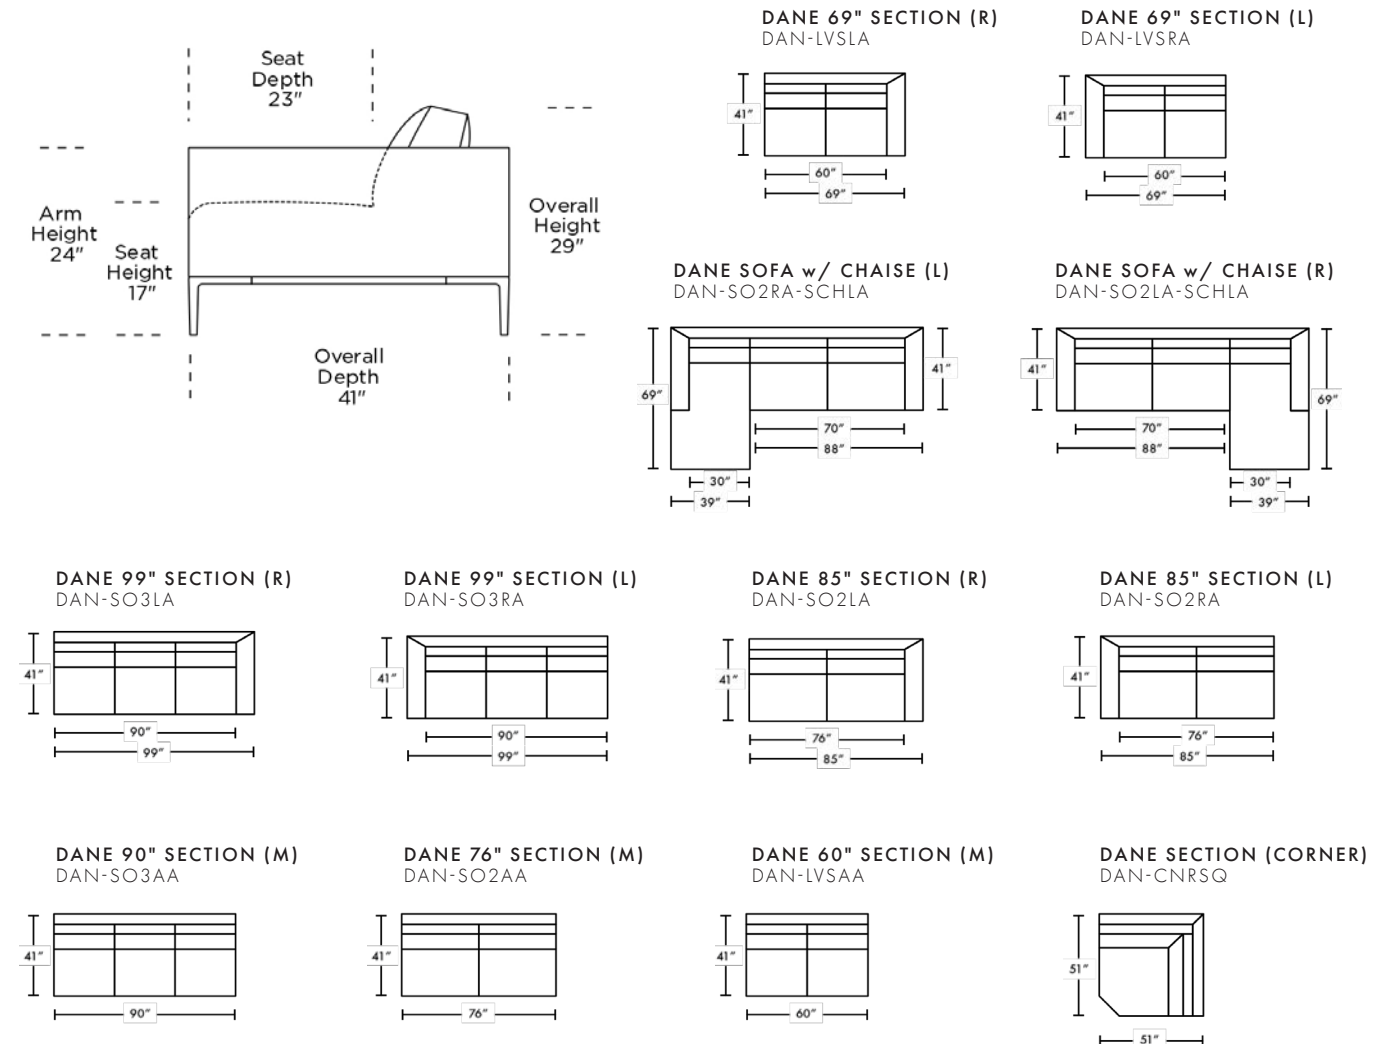

DIMENSIONS | DANE MODULAR

AVAILABLE IN • See Soft Seating: Leather + Fabric Selections

1. DETAILS
2. Advanced unidirectional suspension system
   - Premium high-density, high-resiliency foam seat cushions
   - Loose back and seat cushions
   - Single-needle top-stitch
   - Aluminum legs in Black finish

NOTES • See Assembly & Care Instructions for more information.