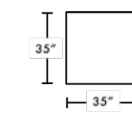

DANE LOUNGE CHAIR
DAN-CH2ST

DANE OTTOMAN
DAN-OTOST