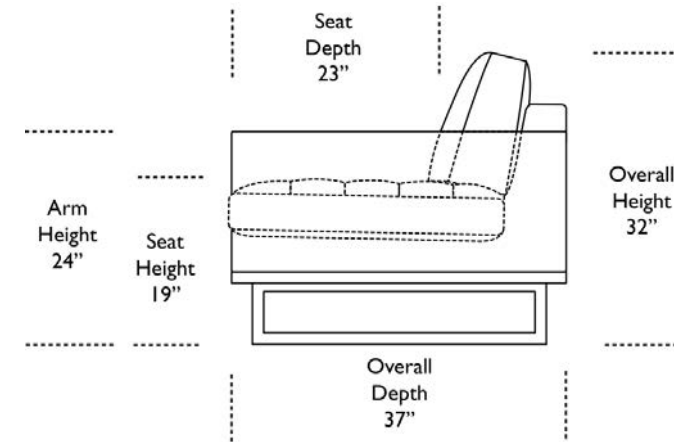

DIMENSIONS

AVAILABLE IN

- See Soft Seating: Leather + Fabric Selections

DETAILS

- Advanced unidirectional suspension system
- Premium high-density, high-resiliency foam back and seat cushions
- Buttonless tufted seat cushions
- Tight back & seat cushion
- Single needle topstitching
- Walnut legs only

NOTES

- See Assembly & Care Instructions for more information.