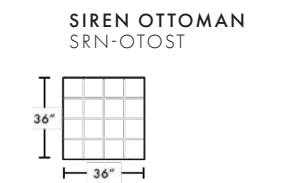

DIMENSIONS

AVAILABLE IN

- See Soft Seating: Leather + Fabric Selections

DETAILS

- Advanced unidirectional suspension system
- Premium high-density, high-resiliency foam back and seat cushions
- Buttonless tufted seat cushions
- Tight back & seat cushion
- Single needle topstitching
- Walnut legs only

NOTES

- See Assembly & Care Instructions for more information.