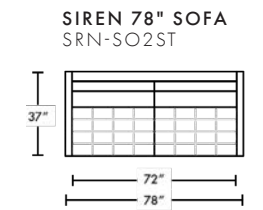

DIMENSIONS

AVAILABLE IN

- See Soft Seating: Leather + Fabric Selections

DETAILS

- Advanced unidirectional suspension system
- Premium high-density, high-resiliency foam back and seat cushions
- Buttonless tufted seat cushions
- Tight back & seat cushion
- Single needle topstitching
- Walnut legs only

NOTES

- See Assembly & Care Instructions for more information.