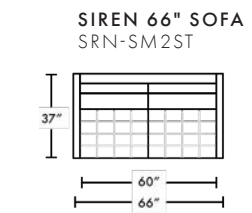

DIMENSIONS

AVAILABLE IN

- See Soft Seating: Leather + Fabric Selections

DETAILS

- Advanced unidirectional suspension system
- Premium high-density, high-resiliency foam back and seat cushions
- Buttonless tufted seat cushions
- Tight back & seat cushion
- Single needle topstitching
- Walnut legs only

NOTES

- See Assembly & Care Instructions for more information.