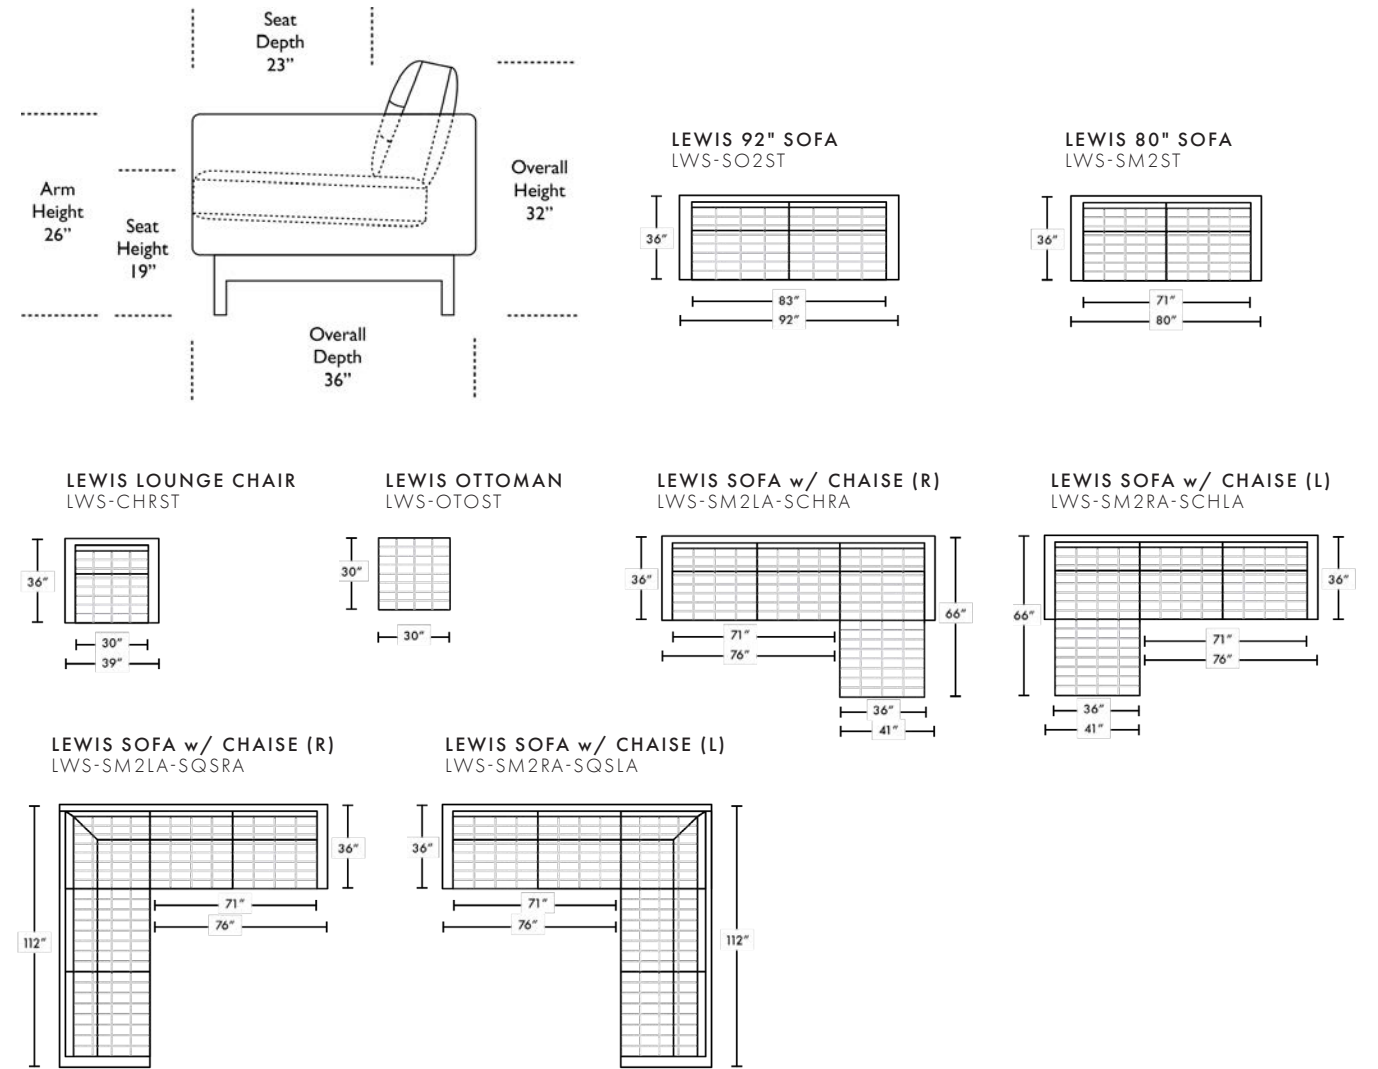

DIMENSIONS

AVAILABLE IN • See Soft Seating: Leather + Fabric Selections
This style not recommended with patterned fabrics.

DETAILS • Advanced unidirectional suspension system
• Premium high-density, high-resiliency foam seat cushions
• Buttonless tufted seat & back cushions
• Tight back & seat cushions
• Single needle topstitching
• Walnut legs

NOTES • See Assembly & Care Instructions for more information.