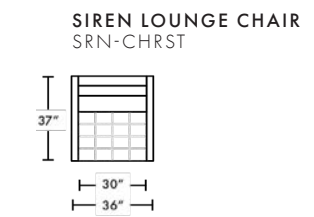

DIMENSIONS

AVAILABLE IN

- See Soft Seating: Leather + Fabric Selections

DETAILS

- Advanced unidirectional suspension system
- Premium high-density, high-resiliency foam back and seat cushions
- Buttonless tufted seat cushions
- Tight back & seat cushion
- Single needle topstitching
- Walnut legs only

NOTES

- See Assembly & Care Instructions for more information.