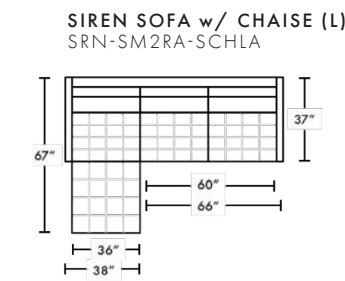

DIMENSIONS

AVAILABLE IN

- See Soft Seating: Leather + Fabric Selections

DETAILS

- Advanced unidirectional suspension system
- Premium high-density, high-resiliency foam back and seat cushions
- Buttonless tufted seat cushions
- Tight back & seat cushion
- Single needle topstitching
- Walnut legs only

NOTES

- See Assembly & Care Instructions for more information.