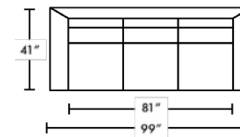

DANE 99" SOFA
DAN-SO3ST

DANE 72" SOFA
DAN-LVSST