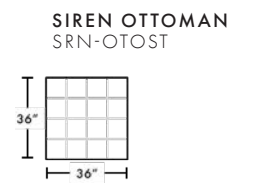

DIMENSIONS

AVAILABLE IN

- See Soft Seating: Leather + Fabric Selections

DETAILS

- Advanced unidirectional suspension system
- Premium high-density, high-resiliency foam back and seat cushions
- Buttonless tufted seat cushions
- Tight back & seat cushion
- Single needle topstitching
- Walnut legs only

NOTES

- See Assembly & Care Instructions for more information.