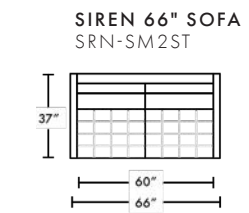

DIMENSIONS

AVAILABLE IN

- See Soft Seating: Leather + Fabric Selections

DETAILS

- Advanced unidirectional suspension system
- Premium high-density, high-resiliency foam back and seat cushions
- Buttonless tufted seat cushions
- Tight back & seat cushion
- Single needle topstitching
- Walnut legs only

NOTES

- See Assembly & Care Instructions for more information.