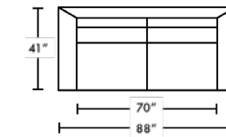

DANE 88" SOFA
DAN-SO2ST

DANE LOUNGE CHAIR
DAN-CH2ST