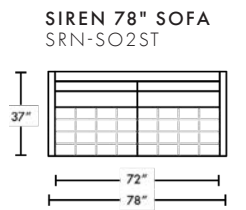

DIMENSIONS

AVAILABLE IN

- See Soft Seating: Leather + Fabric Selections

DETAILS

- Advanced unidirectional suspension system
- Premium high-density, high-resiliency foam back and seat cushions
- Buttonless tufted seat cushions
- Tight back & seat cushion
- Single needle topstitching
- Walnut legs only

NOTES

- See Assembly & Care Instructions for more information.