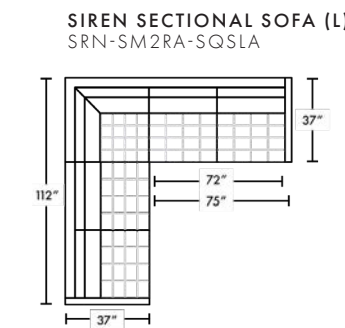

DIMENSIONS

AVAILABLE IN

- See Soft Seating: Leather + Fabric Selections

DETAILS

- Advanced unidirectional suspension system
- Premium high-density, high-resiliency foam back and seat cushions
- Buttonless tufted seat cushions
- Tight back & seat cushion
- Single needle topstitching
- Walnut legs only

NOTES

- See Assembly & Care Instructions for more information.