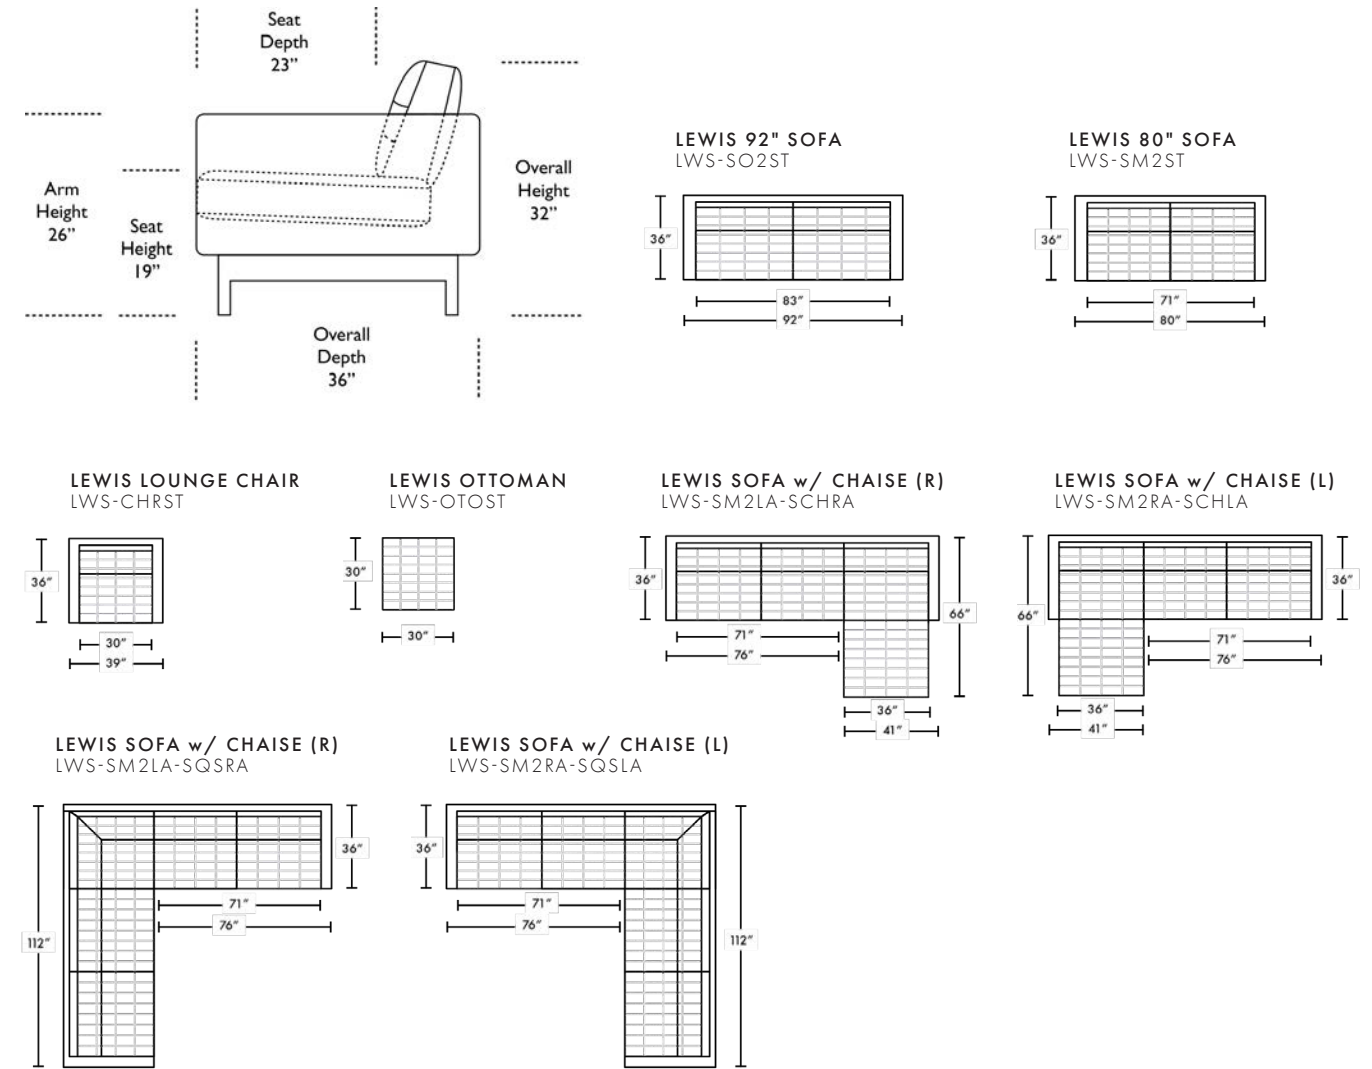

DIMENSIONS

AVAILABLE IN

- See Soft Seating: Leather + Fabric Selections
- *This style not recommended with patterned fabrics.*

DETAILS

- Advanced unidirectional suspension system
- Premium high-density, high-resiliency foam seat cushions
- Buttonless tufted seat & back cushions
- Tight back & seat cushions
- Single needle topstitching
- Walnut legs

NOTES

- See Assembly & Care Instructions for more information.