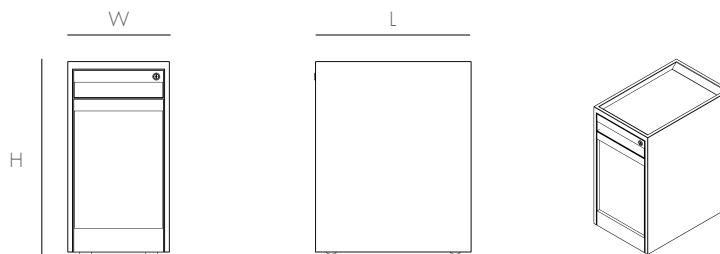

TOTEM SLIM ROLLING PEDESTAL: BOX/FILE

Inspired by minimal and modular forms, our Totem Slim Rolling Pedestal is designed to tuck underneath our 1 x 1 Desk 48" and sits on hidden wheels. Its built-in surface tray keeps supplies handy, while the top drawer is great for small personal items. The bottom drawer can be used for letter and legal hanging files, or is spacious enough to stow a backpack or large personal items. Its slim dimensions make the Small Rolling Ped the perfectly sized personal storage cabinet.

OVERALL
DIMENSIONS

L 19.5" | 495mm

W 12.75" | 325mm

H 24" | 607mm

AVAILABLE IN

BLACK
T1ST0201WHITE
T1ST0202OCEAN
T1ST0203ROSE
T1ST0204

DETAILS

- Top interior drawer dimensions: 17.25"L x 9.75"W x 3.5"H
- Bottom interior drawer dimensions: 17.25"L x 9.75"W x 15.75"H
- Steel body and drawers, powder-coated inside and out.
- Built-in top recessed tray keeps small items handy and quickly organized.
- Equipped with two utility drawers: The top drawer is great for office supplies and smaller items. The bottom drawer comes with an adjustable metal file rail to allow for letter & legal sized hanging files. Remove the metal rail to stow large personal items.
- Single lock on top drawer secures both drawers.
- Comes with two keys.
- 4 hidden wheels under cabinet, with an anti-tip mechanism built into bottom drawer.
- Cabinet ships fully assembled.