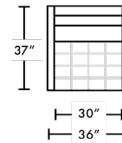

DIMENSIONS

SIREN 96" SOFA
SRN-SO3ST

SIREN 78" SOFA
SRN-SO2ST

SIREN SOFA w/ CHAISE (R)
SRN-SM2LA-SCHRA

SIREN SOFA w/ CHAISE (L)
SRN-SM2RA-SCHLA

SIREN LOUNGE CHAIR
SRN-CHRST

SIREN OTTOMAN
SRN-OTOST

SIREN SECTIONAL SOFA (R)
SRN-SM2LA-SQSRA