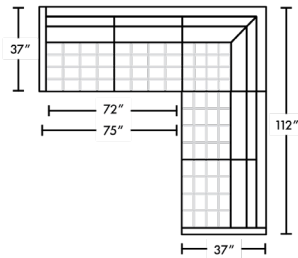

DIMENSIONS

SIREN 96" SOFA
SRN-SO3ST

SIREN 78" SOFA
SRN-SO2ST

SIREN SOFA w/ CHAISE (R)
SRN-SM2LA-SCHRA

SIREN SOFA w/ CHAISE (L)
SRN-SM2RA-SCHLA

SIREN LOUNGE CHAIR
SRN-CHRST

SIREN OTTOMAN
SRN-OTOST

SIREN SECTIONAL SOFA (R)
SRN-SM2LA-SQSRA