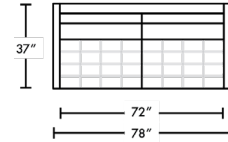

DIMENSIONS

SIREN 96" SOFA
SRN-SO3ST

SIREN 78" SOFA
SRN-SO2ST

SIREN SOFA w/ CHAISE (R)
SRN-SM2LA-SCHRA

SIREN SOFA w/ CHAISE (L)
SRN-SM2RA-SCHLA

SIREN LOUNGE CHAIR
SRN-CHRST

SIREN OTTOMAN
SRN-OTOST

SIREN SECTIONAL SOFA (R)
SRN-SM2LA-SQSRA