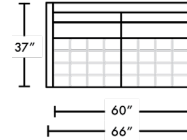

SIREN 66" SOFA
SRN-SM2ST