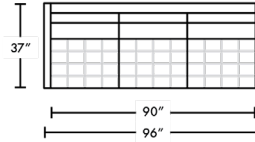

DIMENSIONS

SIREN 96" SOFA
SRN-SO3ST

SIREN 78" SOFA
SRN-SO2ST

SIREN SOFA w/ CHAISE (R)
SRN-SM2LA-SCHRA

SIREN SOFA w/ CHAISE (L)
SRN-SM2RA-SCHLA

SIREN LOUNGE CHAIR
SRN-CHRST

SIREN OTTOMAN
SRN-OTOST

SIREN SECTIONAL SOFA (R)
SRN-SM2LA-SQSRA