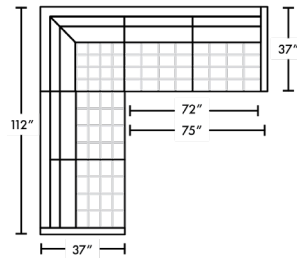

SIREN SECTIONAL SOFA (L)
SRN-SM2RA-SQSLA