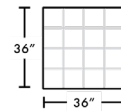

DIMENSIONS

SIREN 96" SOFA
SRN-SO3ST

SIREN 78" SOFA
SRN-SO2ST

SIREN SOFA w/ CHAISE (R)
SRN-SM2LA-SCHRA

SIREN SOFA w/ CHAISE (L)
SRN-SM2RA-SCHLA

SIREN LOUNGE CHAIR
SRN-CHRST

SIREN OTTOMAN
SRN-OTOST

SIREN SECTIONAL SOFA (R)
SRN-SM2LA-SQSRA