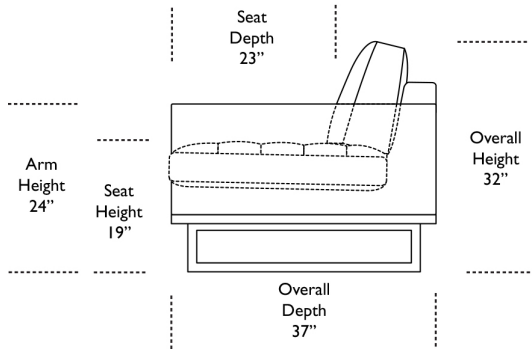

DIMENSIONS

SIREN 96" SOFA
SRN-SO3ST

SIREN 78" SOFA
SRN-SO2ST

SIREN SOFA w/ CHAISE (R)
SRN-SM2LA-SCHRA

SIREN SOFA w/ CHAISE (L)
SRN-SM2RA-SCHLA

SIREN LOUNGE CHAIR
SRN-CHRST

SIREN OTTOMAN
SRN-OTOST

SIREN SECTIONAL SOFA (R)
SRN-SM2LA-SQSRA

SIREN SECTIONAL SOFA (L)
SRN-SM2RA-SQSLA

SIREN 66" SOFA
SRN-SM2ST

AVAILABLE IN

- See Soft Seating: Leather + Fabric Selections

DETAILS

- Advanced unidirectional suspension system
- Premium high-density, high-resiliency foam back and seat cushions
- Buttonless tufted seat cushions
- Tight back & seat cushion
- Single needle topstitching
- Walnut legs