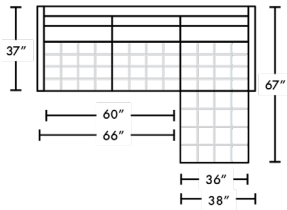

DIMENSIONS

SIREN 96" SOFA
SRN-SO3ST

SIREN 78" SOFA
SRN-SO2ST

SIREN SOFA w/ CHAISE (R)
SRN-SM2LA-SCHRA

SIREN SOFA w/ CHAISE (L)
SRN-SM2RA-SCHLA

SIREN LOUNGE CHAIR
SRN-CHRST

SIREN OTTOMAN
SRN-OTOST

SIREN SECTIONAL SOFA (R)
SRN-SM2LA-SQSRA