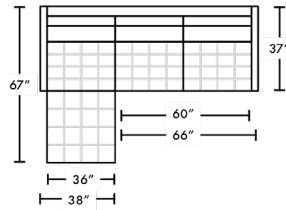

DIMENSIONS

SIREN 96" SOFA
SRN-SO3ST

SIREN 78" SOFA
SRN-SO2ST

SIREN SOFA w/ CHAISE (R)
SRN-SM2LA-SCHRA

SIREN SOFA w/ CHAISE (L)
SRN-SM2RA-SCHLA

SIREN LOUNGE CHAIR
SRN-CHRST

SIREN OTTOMAN
SRN-OTOST

SIREN SECTIONAL SOFA (R)
SRN-SM2LA-SQSRA