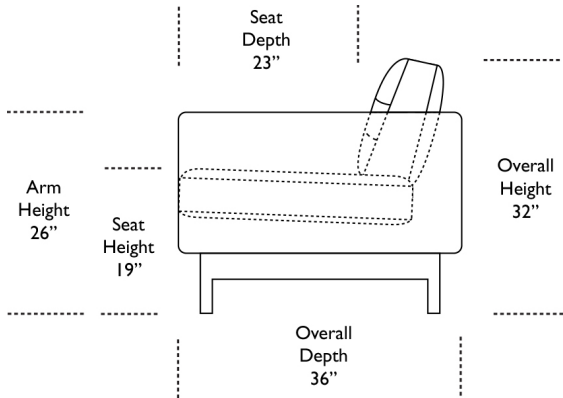

DIMENSIONS

LEWIS 92" SOFA
LWS-SO2ST

LEWIS 80" SOFA
LWS-SM2ST

LEWIS LOUNGE CHAIR
LWS-CHRST

LEWIS OTTOMAN
LWS-OTOST

LEWIS SOFA w/ CHAISE (R)
LWS-SM2LA-SCHRA

LEWIS SOFA w/ CHAISE (L)
LWS-SM2RA-SCHLA

LEWIS SOFA w/ CHAISE (R)
LWS-SM2LA-SQSRA