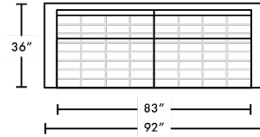

DIMENSIONS

LEWIS 92" SOFA
LWS-SO2ST

LEWIS 80" SOFA
LWS-SM2ST

LEWIS LOUNGE CHAIR
LWS-CHRST

LEWIS OTTOMAN
LWS-OTOST

LEWIS SOFA w/ CHAISE (R)
LWS-SM2LA-SCHRA

LEWIS SOFA w/ CHAISE (L)
LWS-SM2RA-SCHLA

LEWIS SOFA w/ CHAISE (R)
LWS-SM2LA-SQSRA