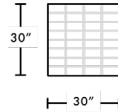

DIMENSIONS

LEWIS 92" SOFA
LWS-SO2ST

LEWIS 80" SOFA
LWS-SM2ST

LEWIS LOUNGE CHAIR
LWS-CHRST

LEWIS OTTOMAN
LWS-OTOST

LEWIS SOFA w/ CHAISE (R)
LWS-SM2LA-SCHRA

LEWIS SOFA w/ CHAISE (L)
LWS-SM2RA-SCHLA

LEWIS SOFA w/ CHAISE (R)
LWS-SM2LA-SQSRA