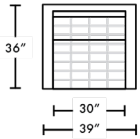

DIMENSIONS

LEWIS 92" SOFA
LWS-SO2ST

LEWIS 80" SOFA
LWS-SM2ST

LEWIS LOUNGE CHAIR
LWS-CHRST

LEWIS OTTOMAN
LWS-OTOST

LEWIS SOFA w/ CHAISE (R)
LWS-SM2LA-SCHRA

LEWIS SOFA w/ CHAISE (L)
LWS-SM2RA-SCHLA

LEWIS SOFA w/ CHAISE (R)
LWS-SM2LA-SQSRA