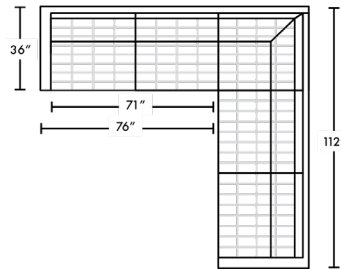

LEWIS SOFA w/ CHAISE (L)
LWS-SM2RA-SQSLA