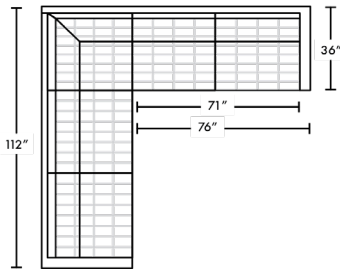

DIMENSIONS

LEWIS 92" SOFA
LWS-SO2ST

LEWIS 80" SOFA
LWS-SM2ST

LEWIS LOUNGE CHAIR
LWS-CHRST

LEWIS OTTOMAN
LWS-OTOST

LEWIS SOFA w/ CHAISE (R)
LWS-SM2LA-SCHRA

LEWIS SOFA w/ CHAISE (L)
LWS-SM2RA-SCHLA

LEWIS SOFA w/ CHAISE (R)
LWS-SM2LA-SQSRA