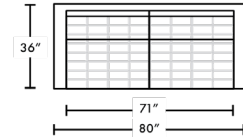

DIMENSIONS

LEWIS 92" SOFA
LWS-SO2ST

LEWIS 80" SOFA
LWS-SM2ST

LEWIS LOUNGE CHAIR
LWS-CHRST

LEWIS OTTOMAN
LWS-OTOST

LEWIS SOFA w/ CHAISE (R)
LWS-SM2LA-SCHRA

LEWIS SOFA w/ CHAISE (L)
LWS-SM2RA-SCHLA

LEWIS SOFA w/ CHAISE (R)
LWS-SM2LA-SQSRA