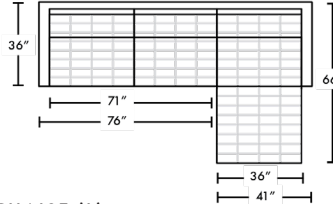

DIMENSIONS

LEWIS 92" SOFA
LWS-SO2ST

LEWIS 80" SOFA
LWS-SM2ST

LEWIS LOUNGE CHAIR
LWS-CHRST

LEWIS OTTOMAN
LWS-OTOST

LEWIS SOFA w/ CHAISE (R)
LWS-SM2LA-SCHRA

LEWIS SOFA w/ CHAISE (L)
LWS-SM2RA-SCHLA

LEWIS SOFA w/ CHAISE (R)
LWS-SM2LA-SQSRA