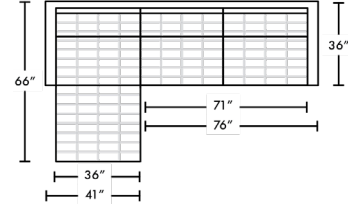

DIMENSIONS

LEWIS 92" SOFA
LWS-SO2ST

LEWIS 80" SOFA
LWS-SM2ST

LEWIS LOUNGE CHAIR
LWS-CHRST

LEWIS OTTOMAN
LWS-OTOST

LEWIS SOFA w/ CHAISE (R)
LWS-SM2LA-SCHRA

LEWIS SOFA w/ CHAISE (L)
LWS-SM2RA-SCHLA

LEWIS SOFA w/ CHAISE (R)
LWS-SM2LA-SQSRA