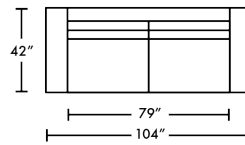

Pictured in: Flint Color + Bowne Fabric

ISLE SOFA

The Isle Sofa collection features an overall low profile on a plinth-like solid wood base and a substantial surrounding track arm, providing an ideal space to relax into its hand-welted seat.

DIMENSIONS

ISLE 104" SOFA
ISL-SO2ST

ISLE 72" SOFA
ISL-LVSST

ISLE LOUNGE CHAIR
ISL-CHRST

ISLE OTTOMAN
ISL-OTOST

ISLE SECTIONAL SOFA (L)
ISL-SO2RA-SQSLA

ISLE SECTIONAL SOFA (R)
ISL-SO2LA-SQSRRA

ISLE 79" ARMLESS SOFA
ISL-SO2AA