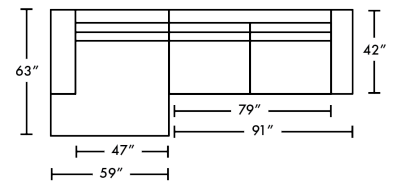

ISLE SOFA w/ CHAISE (L)
ISL-SO2RA-SCHLA