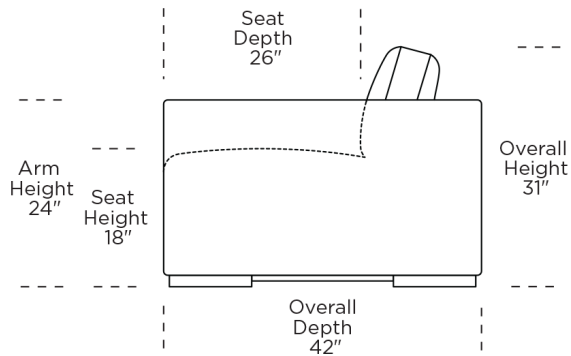

Pictured in: Flint Color + Bowne Fabric

ISLE SOFA

The Isle Sofa collection features an overall low profile on a plinth-like solid wood base and a substantial surrounding track arm, providing an ideal space to relax into its hand-welted seat.

DIMENSIONS

ISLE 104" SOFA
ISL-SO2ST

ISLE 72" SOFA
ISL-LVSST

ISLE LOUNGE CHAIR
ISL-CHRST

ISLE OTTOMAN
ISL-OTOST

ISLE SECTIONAL SOFA (L)
ISL-SO2RA-SQSLA

ISLE SECTIONAL SOFA (R)
ISL-SO2LA-SQSRRA

ISLE 79" ARMLESS SOFA
ISL-SO2AA

ISLE 47" ARMLESS SOFA
ISL-LVSAA

ISLE SOFA w/ CHAISE (R)
ISL-SO2LA-SCHRA

ISLE SOFA w/ CHAISE (L)
ISL-SO2RA-SCHLA

AVAILABLE IN • See Soft Seating: Leather + Fabric Selections

- DETAILS
- Advanced unidirectional suspension system
 - Premium high-density, high-resiliency foam seat cushions encased in down
 - Loose back and seat cushions
 - Welt cord trim
 - Wood base in Dark Brown finish
 - Self Welt