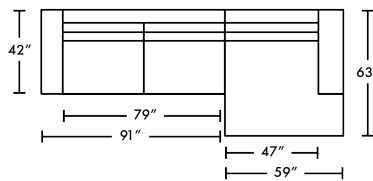

ISLE SOFA w/ CHAISE (R)
ISL-SO2LA-SCHRA