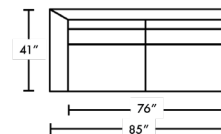

DANE 85" SECTION (L)
DAN-SO2RA