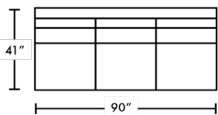

DANE 90" SECTION (M)
DAN-SO3AA