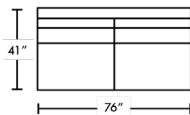

DIMENSIONS

DANE 69" SECTION (R)  
 DAN-LVSLA

DANE 69" SECTION (L)  
 DAN-LVSRA

DANE SOFA w/ CHAISE (L)  
 DAN-SO2RA-SCHLA

DANE SOFA w/ CHAISE (R)  
 DAN-SO2LA-SCHLA

DANE 99" SECTION (R)  
 DAN-SO3LA

DANE 99" SECTION (L)  
 DAN-SO3RA

DANE 85" SECTION (R)  
 DAN-SO2LA

DANE 85" SECTION (L)  
 DAN-SO2RA

DANE 90" SECTION (M)  
 DAN-SO3AA

DANE 76" SECTION (M)  
 DAN-SO2AA

DANE 60" SECTION (M)  
 DAN-LVSA

DANE SECTION (CORNER)  
 DAN-CNRSQ

AVAILABLE IN