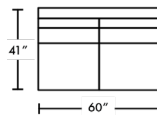

DIMENSIONS

DANE 69" SECTION (R)  
 DAN-LVSLA

DANE 69" SECTION (L)  
 DAN-LVSRA

DANE SOFA w/ CHAISE (L)  
 DAN-SO2RA-SCHLA

DANE SOFA w/ CHAISE (R)  
 DAN-SO2LA-SCHLA

DANE 99" SECTION (R)  
 DAN-SO3LA

DANE 99" SECTION (L)  
 DAN-SO3RA

DANE 85" SECTION (R)  
 DAN-SO2LA

DANE 85" SECTION (L)  
 DAN-SO2RA

DANE 90" SECTION (M)  
 DAN-SO3AA

DANE 76" SECTION (M)  
 DAN-SO2AA

DANE 60" SECTION (M)  
 DAN-LVSA

DANE SECTION (CORNER)  
 DAN-CNRSQ

AVAILABLE IN