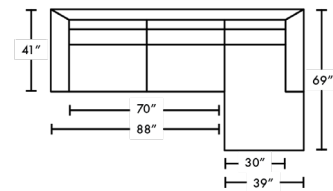

DIMENSIONS

DANE 69" SECTION (R)  
 DAN-LVSLA

DANE 69" SECTION (L)  
 DAN-LVSRA

DANE SOFA w/ CHAISE (L)  
 DAN-SO2RA-SCHLA

DANE SOFA w/ CHAISE (R)  
 DAN-SO2LA-SCHLA

DANE 99" SECTION (R)  
 DAN-SO3LA

DANE 99" SECTION (L)  
 DAN-SO3RA

DANE 85" SECTION (R)  
 DAN-SO2LA

DANE 85" SECTION (L)  
 DAN-SO2RA

DANE 90" SECTION (M)  
 DAN-SO3AA

DANE 76" SECTION (M)  
 DAN-SO2AA

DANE 60" SECTION (M)  
 DAN-LVSA

DANE SECTION (CORNER)  
 DAN-CNRSQ

AVAILABLE IN