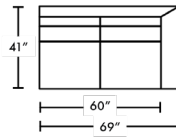

DIMENSIONS

DANE 69" SECTION (R)  
 DAN-LVSLA

DANE 69" SECTION (L)  
 DAN-LVSRA

DANE SOFA w/ CHAISE (L)  
 DAN-SO2RA-SCHLA

DANE SOFA w/ CHAISE (R)  
 DAN-SO2LA-SCHLA

DANE 99" SECTION (R)  
 DAN-SO3LA

DANE 99" SECTION (L)  
 DAN-SO3RA