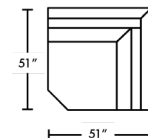

DIMENSIONS

DANE 69" SECTION (R)  
 DAN-LVSLA

DANE 69" SECTION (L)  
 DAN-LVSRA

DANE SOFA w/ CHAISE (L)  
 DAN-SO2RA-SCHLA

DANE SOFA w/ CHAISE (R)  
 DAN-SO2LA-SCHLA

DANE 99" SECTION (R)  
 DAN-SO3LA

DANE 99" SECTION (L)  
 DAN-SO3RA

DANE 85" SECTION (R)  
 DAN-SO2LA

DANE 85" SECTION (L)  
 DAN-SO2RA

DANE 90" SECTION (M)  
 DAN-SO3AA

DANE 76" SECTION (M)  
 DAN-SO2AA

DANE 60" SECTION (M)  
 DAN-LVSA

DANE SECTION (CORNER)  
 DAN-CNRSQ

AVAILABLE IN