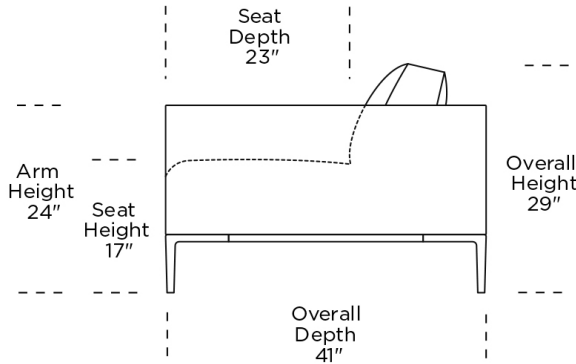

DIMENSIONS

DANE 69" SECTION (R)  
 DAN-LVSLA

DANE 69" SECTION (L)  
 DAN-LVSRA

DANE SOFA w/ CHAISE (L)  
 DAN-SO2RA-SCHLA

DANE SOFA w/ CHAISE (R)  
 DAN-SO2LA-SCHLA

DANE 99" SECTION (R)  
 DAN-SO3LA

DANE 99" SECTION (L)  
 DAN-SO3RA

DANE 85" SECTION (R)  
 DAN-SO2LA

DANE 85" SECTION (L)  
 DAN-SO2RA

DANE 90" SECTION (M)  
 DAN-SO3AA

DANE 76" SECTION (M)  
 DAN-SO2AA

DANE 60" SECTION (M)  
 DAN-LVSA

DANE SECTION (CORNER)  
 DAN-CNRSQ

AVAILABLE IN