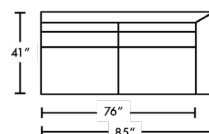

DIMENSIONS

DANE 69" SECTION (R)  
 DAN-LVSLA

DANE 69" SECTION (L)  
 DAN-LVSRA

DANE SOFA w/ CHAISE (L)  
 DAN-SO2RA-SCHLA

DANE SOFA w/ CHAISE (R)  
 DAN-SO2LA-SCHLA

DANE 99" SECTION (R)  
 DAN-SO3LA

DANE 99" SECTION (L)  
 DAN-SO3RA

DANE 85" SECTION (R)  
 DAN-SO2LA

DANE 85" SECTION (L)  
 DAN-SO2RA

DANE 90" SECTION (M)  
 DAN-SO3AA

DANE 76" SECTION (M)  
 DAN-SO2AA

DANE 60" SECTION (M)  
 DAN-LVSA

DANE SECTION (CORNER)  
 DAN-CNRSQ

AVAILABLE IN