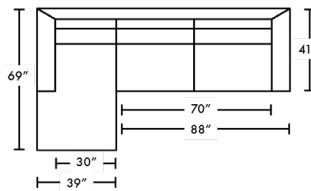

DIMENSIONS

DANE 69" SECTION (R)  
 DAN-LVSLA

DANE 69" SECTION (L)  
 DAN-LVSRA

DANE SOFA w/ CHAISE (L)  
 DAN-SO2RA-SCHLA

DANE SOFA w/ CHAISE (R)  
 DAN-SO2LA-SCHLA

DANE 99" SECTION (R)  
 DAN-SO3LA

DANE 99" SECTION (L)  
 DAN-SO3RA

DANE 85" SECTION (R)  
 DAN-SO2LA

DANE 85" SECTION (L)  
 DAN-SO2RA

DANE 90" SECTION (M)  
 DAN-SO3AA

DANE 76" SECTION (M)  
 DAN-SO2AA

DANE 60" SECTION (M)  
 DAN-LVSA

DANE SECTION (CORNER)  
 DAN-CNRSQ

AVAILABLE IN