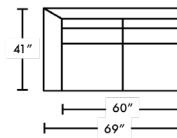

DIMENSIONS

DANE 69" SECTION (R)  
 DAN-LVSLA

DANE 69" SECTION (L)  
 DAN-LVSRA

DANE SOFA w/ CHAISE (L)  
 DAN-SO2RA-SCHLA

DANE SOFA w/ CHAISE (R)  
 DAN-SO2LA-SCHLA

DANE 99" SECTION (R)  
 DAN-SO3LA

DANE 99" SECTION (L)  
 DAN-SO3RA