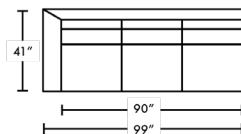

DIMENSIONS

DANE 69" SECTION (R)  
 DAN-LVSLA

DANE 69" SECTION (L)  
 DAN-LVSRA

DANE SOFA w/ CHAISE (L)  
 DAN-SO2RA-SCHLA

DANE SOFA w/ CHAISE (R)  
 DAN-SO2LA-SCHLA

DANE 99" SECTION (R)  
 DAN-SO3LA

DANE 99" SECTION (L)  
 DAN-SO3RA