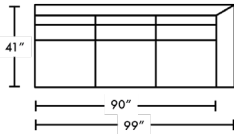

DIMENSIONS

DANE 69" SECTION (R)  
 DAN-LVSLA

DANE 69" SECTION (L)  
 DAN-LVSRA

DANE SOFA w/ CHAISE (L)  
 DAN-SO2RA-SCHLA

DANE SOFA w/ CHAISE (R)  
 DAN-SO2LA-SCHLA

DANE 99" SECTION (R)  
 DAN-SO3LA

DANE 99" SECTION (L)  
 DAN-SO3RA

DANE 85" SECTION (R)  
 DAN-SO2LA

DANE 85" SECTION (L)  
 DAN-SO2RA

DANE 90" SECTION (M)  
 DAN-SO3AA

DANE 76" SECTION (M)  
 DAN-SO2AA

DANE 60" SECTION (M)  
 DAN-LVSA

DANE SECTION (CORNER)  
 DAN-CNRSQ

AVAILABLE IN