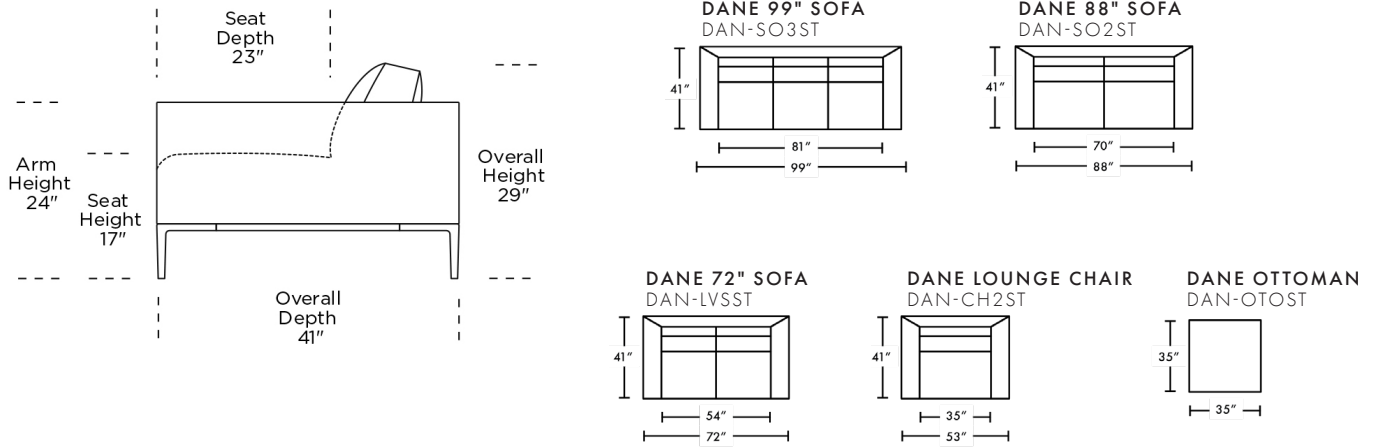

Pictured in: Sterling Color + Dwight Fabric

DANE SOFA

The Dane Sofa collection juxtaposes a monolithic upper profile with a light and refined base structure creating unique character. Details like deep track arms and tapered steel legs further accentuate this play between the two main elements of this style.

DIMENSIONS

AVAILABLE IN • See Soft Seating: Leather + Fabric Selections

- DETAILS**
- Advanced unidirectional suspension system
 - Premium high-density, high-resiliency foam seat cushions
 - Loose back and seat cushions
 - Single-needle top-stitch
 - Aluminum legs in Black finish