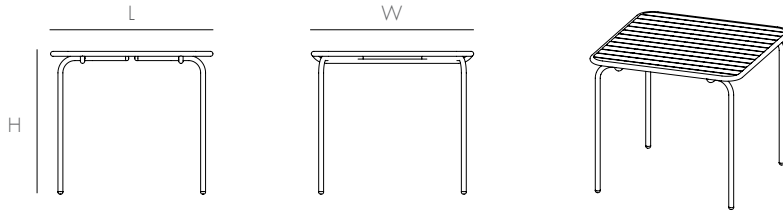

TUBE TABLE

Inspired by the streamlined look and engineering of industrial piping and conduit systems, the Tube Table explores dynamic curves to optimize comfort. The Tube Table is fabricated in lightweight powder-coated aluminum, making it durable for both indoor and outdoor use. Pair with the Tube Chair to complete the set.

DIMENSIONS

L33 W33 H29

AVAILABLE IN

BLACK
E1TUOT0110

WHITE
E1TUOT0111

DETAILS

- Powder-coated aluminum
- Safe for indoor or outdoor use. Store indoors during extreme weather conditions.
- Light assembly required.