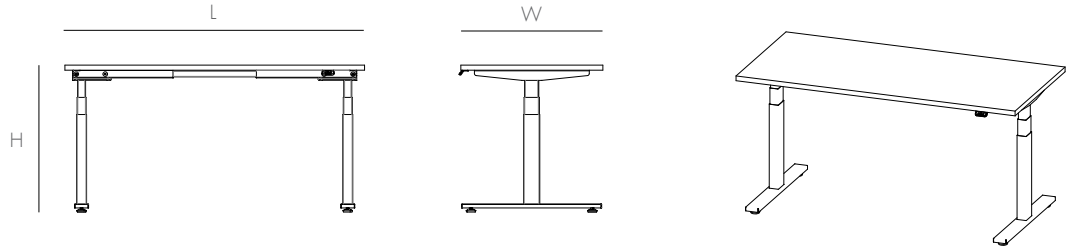

FRAME RISE DESK 59"

Sit now, stand later, or any way you want. Our Frame Rise Desk is a sit stand desk with unlimited flexibility and numerous configurations. Designed with our extensive experience in the workplace realm, our Frame Rise desk offers the reliability of whisper quiet electric lifters that takes you from sitting to standing positions in just a few clicks. Frame Rise is great for growing teams, flexible work spaces, private and home offices. Available in two widths: 47" and 59".

DIMENSIONS

L59 W28 H24-49

AVAILABLE IN

NATURAL OAK/BLACK
E1XSS020110

NATURAL OAK/WHITE
E1XSS020111

WALNUT/BLACK
E1XSS020310

WALNUT/WHITE
E1XSS020311

DETAILS

- Designed for growing offices and flexible spaces, our Frame Rise Desk is engineered with the reliability of our Workplace Collection.
- Adjust your table height from 24" to 49" to set your work surface at an ergonomic level whether sitting or standing.
- The Frame Rise Desk supports a range of sitting to standing desk positions, and is suitable for users up to 6'7".
- Its 1" thick wood veneer top is easy to clean and durable for commercial use.
- The steel leg base is powered by dual motor lifters with a low noise level of <50dB, and allows the table to quietly raise or lower at 1.5" per second.
- A minimal digital display pad allows you to quietly adjust the desk height.
- To power the desk, simply plug into a standard 15A outlet. When not in active motion, the desk is built with low standby power consumption.
- Supports up to 250 lbs.