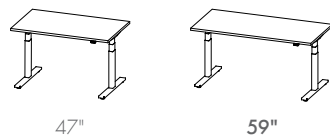

FAMILY

NOTES

- See Assembly & Care Instructions for more information