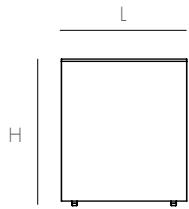

TACK STOOL IN BRASS

The Tack Stool in Brass is more than it seems—use it as an end table, side table, pedestal, or as a sculptural feature for that new plant you brought home. The Tack Stool is crafted in solid brass and hand made to order in our studio. Available in solid brass and colors. A study in angles & geometry and a nod to the legacy of minimalist icons, the Tack Collection is a celebration of structural simplicity.

DIMENSIONS

L14 W12 H16

AVAILABLE IN

BRIGHT BRASS
S1TKSL0106

BLACK BRASS
S1TKSL0107

ANTIQUÉ BRASS
S1TKSL0108

DETAILS

- Powder-coated aluminum
- Suitable for indoor and outdoor use. Store indoors during extreme weather conditions.
- Rubber feet beneath base edges protect surfaces.
- Ships fully assembled