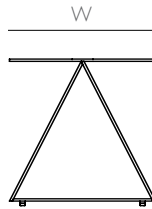

TACK STOOL IN BRASS

The Tack Stool in Brass is more than it seems—use it as an end table, side table, pedestal, or as a sculptural feature for that new plant you brought home. The Tack Stool is crafted in solid brass and hand made to order in our studio. Available in solid brass and colors. A study in angles & geometry and a nod to the legacy of minimalist icons, the Tack Collection is a celebration of structural simplicity.

DIMENSIONS

L14 W12 H16

AVAILABLE IN

BRIGHT BRASS
S1TKSL0106

BLACK BRASS
S1TKSL0107

ANTIQUÉ BRASS
S1TKSL0108

DETAILS

- Powder-coated aluminum
- Suitable for indoor and outdoor use. Store indoors during extreme weather conditions.
- Rubber feet beneath base edges protect surfaces.
- Ships fully assembled