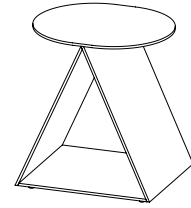

TACK STOOL

Sleek with simple angles, our Tack End Table is an elegant addition to next to your lounge chair or sofa. The Tack End Table comes in a refreshing palette of powder-coated aluminum, lightweight and perfect for indoor or outdoor use Available in colors and solid brass. A study in angles & geometry and a nod to the legacy of minimalist icons, the Tack Collection is a celebration of structural simplicity.

DIMENSIONS
L16 W16 H16

AVAILABLE IN

UHURU BLACK
S1TKSL0101

OCEAN
S1TKSL0102

OCHRE
S1TKSL0105

FOREST
S1TKSL0103

ROSE
S1TKSL0104

DETAILS

- Powder-coated aluminum
- Suitable for indoor and outdoor use. Store indoors during extreme weather conditions.
- Rubber feet beneath base edges protect surfaces
- Ships fully assembled

FAMILY

CONSOLE

BENCH