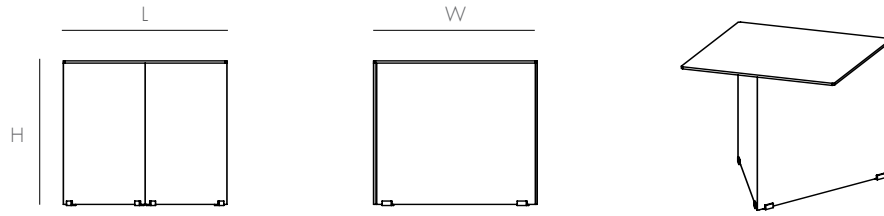

TACK END TABLE IN BRASS

Sleek with simple angles, our Tack End Table in Brass is an elegant addition next to your lounge chair or sofa. Crafted from solid brass and seamlessly welded together, the Tack is hand made to order in our studio. Available in solid brass and colors. A study in angles & geometry and a nod to the legacy of minimalist icons, the Tack Collection is a celebration of structural simplicity.

DIMENSIONS

L16 W16 H16

AVAILABLE IN

BRIGHT BRASS
S1TKET0306

BLACK BRASS
S1TKET0307

ANTIQUÉ BRASS
S1TKET0308

DETAILS

- Solid brass, hand-finished in custom patinas.
- Given the hand-finished nature of our brass patinas, variations are to be expected and celebrated. Each item is unique and no two are exactly alike. Images on our websites and items displayed in our showroom may vary from your actual piece.
- Rubber feet beneath base edges protect surfaces.
- Ships fully assembled