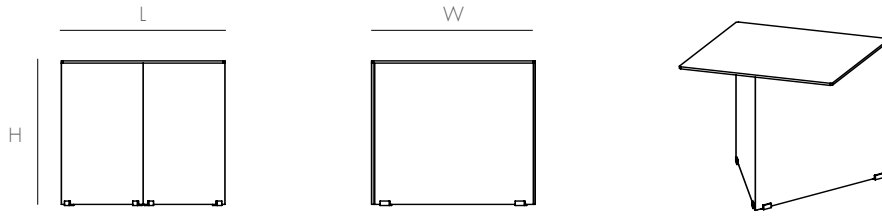

TACK END TABLE

Sleek with simple angles, our Tack End Table is an elegant addition to next to your lounge chair or sofa. The Tack End Table comes in a refreshing palette of powder-coated aluminum, lightweight and perfect for indoor or outdoor use Available in colors and solid brass. A study in angles & geometry and a nod to the legacy of minimalist icons, the Tack Collection is a celebration of structural simplicity.

DIMENSIONS
L16 W16 H16

AVAILABLE IN

UHURU BLACK
S1TKET0301

OCEAN
S1TKET0302

OCHRE
S1TKET0305

FOREST
S1TKET0303

ROSE
S1TKET0304

DETAILS