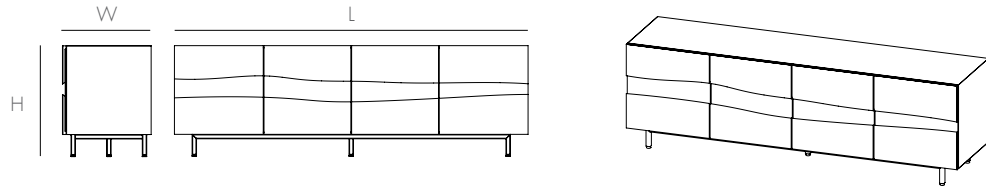

SUMMIT CREDENZA 80"

Our Summit Credenza features two facing walnut live edges mounted on aluminum doors that create its dynamic front. Three seamless doors open to adjustable interior shelving, allowing for custom storage arrangements. The surrounding frame is finished in black oak, and the entire unit rests on a steel base with adjustable feet levelers. Store and display your electronics, media, books, and more.

DIMENSIONS

L80 W20 H24

AVAILABLE IN

WALNUT/ UHURU BLACK
S1SMST020301

DETAILS

- Live edge walnut veneer mounted on aluminum doors
- Carcass and interior shelves are fabricated in black oak
- Black plywood back
- Powder-coated aluminum doors in Uhuru Black
- Cable management openings on back panel and on interior shelves
- Three doors open to adjustable open shelving
- Doors have soft close hinges for smooth closure and to avoid slamming
- Steel legs with leveling feet