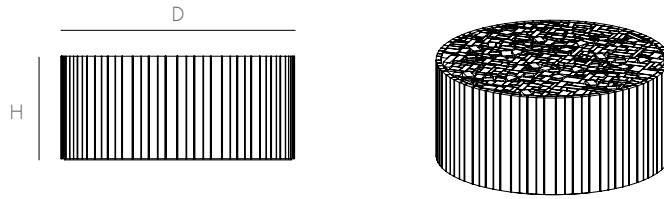

STOOLEN 36" D

A beloved Uhuru piece, the Stoolen is crafted from recycled hardwood offcuts that are carefully hand-fitted into a unique pattern. The Stoolen 36" D works well as a coffee table. Made from walnut and available in two size: 36" D, 16" D.

DIMENSIONS

D36 H16

AVAILABLE IN

WALNUT
S1STET0253

DETAILS

- Hand-fitted unique Stoolen surface pattern
- Because its surface layout is hand-made, each Stoolen is unique and no two are exactly alike. Images on our websites and items displayed in our showroom may vary from your actual piece.
- Ships fully assembled

FAMILY

STOOLEN 16"D

STOOLEN 36"D

NOTES

- See Assembly & Care Instructions for more information