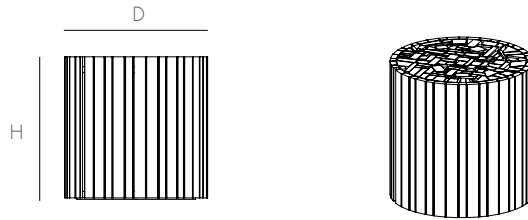

STOOLEN 16" D

A beloved Uhuru piece, the Stoolen is crafted from recycled hardwood offcuts that are carefully hand-fitted into a unique pattern. The Stoolen works well as an end table, stool, or coffee table. Made from walnut and available in two size: 16"D, 36"D.

DIMENSIONS

D16 H16

AVAILABLE IN

WALNUT
S1STET0153

DETAILS

- Hand-fitted unique Stoolen surface pattern
- Because its surface layout is hand-made, each Stoolen is unique and no two are exactly alike. Images on our websites and items displayed in our showroom may vary from your actual piece.
- Ships fully assembled