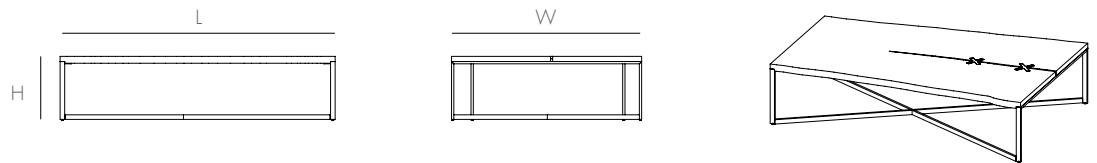

STITCH COFFEE TABLE

The Stitch Coffee Table showcases the rich grain of gorgeous walnut slab. Each coffee table embraces walnut's naturally occurring checks, which are reinforced with X-shaped brass stitches. The inset stitches beautifully contrast the chocolate tones of the walnut, highlighting the natural beauty of the wood and the functionality of the stitches. The slab is elegantly braced by an X-frame in matte black for a minimal yet stunning appeal. Our slabs are locally milled, dried, and come from sustainably harvested trees. Grain, color and natural characteristics vary from slab to slab, making each Stitch Coffee Table a unique work of art.

DIMENSIONS

L48 W30-36 H15

AVAILABLE IN

WALNUT, UHURU BLACK
S1SHCF016010

DETAILS

- Solid wood, walnut finish
- Powder-coated steel base and legs
- Leveling feet
- Ships fully assembled

NOTES

- See Assembly & Care Instructions for more information