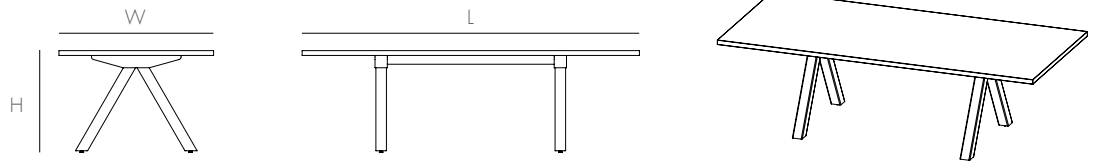

SPLIT COMMUNAL TABLE 96"

Our Split Communal Table features the original Uhuru Split base, popular for its classic proportions and versatility as a dining table, breakout or meeting table. The base is made from thicker steel tubes, creating a monolithic visual that complements its solid wood surface. Available in three lengths: 84", 96", 120".

DIMENSIONS

L96 W42 H29

AVAILABLE IN

WALNUT, UHURU BLACK
S1SLDT025301

NATURAL OAK/UHURU BLACK
S1SLDT025101

DETAILS

- Solid wood top
- Powder-coated steel base
- Leveling feet

FAMILY