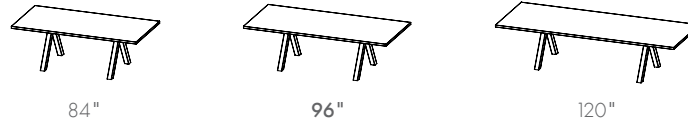

SPLIT COMMUNAL TABLE 96"

Our Split Communal Table features the original Uhuru Split base, popular for its classic proportions and versatility as a dining table, breakout or meeting table. The base is made from thicker steel tubes, creating a monolithic visual that complements its solid wood surface. Available in three lengths: 84", 96", 120".

DIMENSIONS

L96 W42 H29

AVAILABLE IN

WALNUT, UHURU BLACK
S1SLDT025301

NATURAL OAK/UHURU BLACK
S1SLDT025101

DETAILS

- Solid wood top
- Powder-coated steel base
- Leveling feet

FAMILY