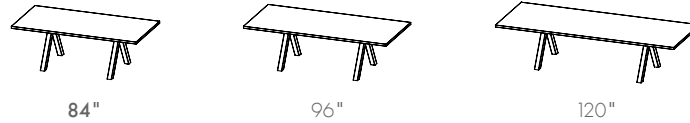

SPLIT COMMUNAL TABLE 84"

Our Split Communal Table features the original Uhuru Split base, popular for its classic proportions and versatility as a dining table, breakout or meeting table. The base is made from thicker steel tubes, creating a monolithic visual that complements its solid wood surface. Available in three lengths: 84", 96", 120"

DIMENSIONS

L84 W40 H29

AVAILABLE IN

WALNUT, UHURU BLACK
S1SLDT015301

NATURAL OAK/UHURU BLACK
S1SLDT015101

DETAILS

- Solid wood top
- Powder-coated steel base
- Leveling feet

FAMILY