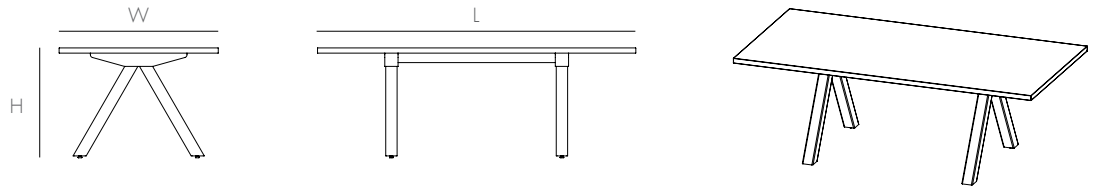

SPLIT COMMUNAL TABLE 84"

Our Split Communal Table features the original Uhuru Split base, popular for its classic proportions and versatility as a dining table, breakout or meeting table. The base is made from thicker steel tubes, creating a monolithic visual that complements its solid wood surface. Available in three lengths: 84", 96", 120"

DIMENSIONS

L84 W40 H29

AVAILABLE IN

WALNUT, UHURU BLACK
S1SLDT015301

NATURAL OAK/UHURU BLACK
S1SLDT015101

DETAILS

- Solid wood top
- Powder-coated steel base
- Leveling feet

FAMILY