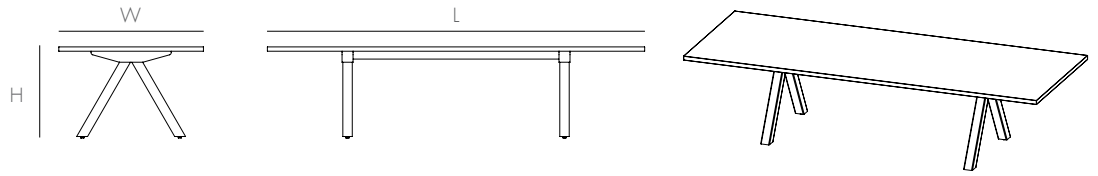

## SPLIT COMMUNAL TABLE 120"

Our Split Communal Table features the original Uhuru Split base, popular for its classic proportions and versatility as a dining table, breakout or meeting table. The base is made from thicker steel tubes, creating a monolithic visual that complements its solid wood surface. Available in three lengths: 84", 96", 120".

DIMENSIONS  
L120 W46 H29

AVAILABLE IN

WALNUT, UHURU BLACK  
S1SLDT035301

NATURAL OAK/UHURU BLACK  
S1SLDT035101

DETAILS

- Solid wood top
- Powder-coated steel base
- Leveling feet

FAMILY

NOTES