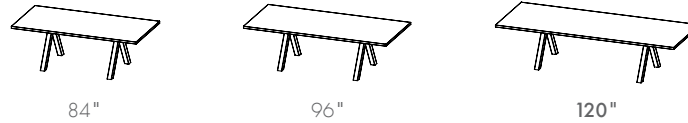

## SPLIT COMMUNAL TABLE 120"

Our Split Communal Table features the original Uhuru Split base, popular for its classic proportions and versatility as a dining table, breakout or meeting table. The base is made from thicker steel tubes, creating a monolithic visual that complements its solid wood surface. Available in three lengths: 84", 96", 120".

DIMENSIONS  
L120 W46 H29

AVAILABLE IN

WALNUT, UHURU BLACK  
S1SLDT035301

NATURAL OAK/UHURU BLACK  
S1SLDT035101

DETAILS

- Solid wood top
- Powder-coated steel base
- Leveling feet

FAMILY

NOTES