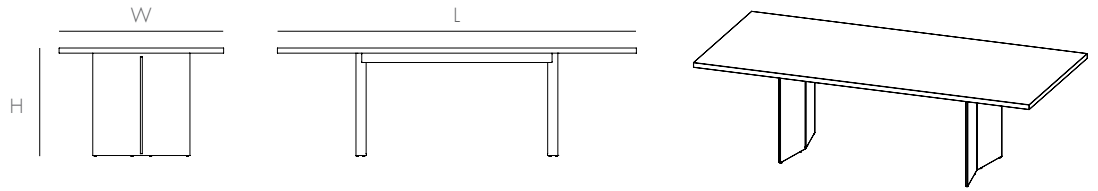

MILO COMMUNAL TABLE 96"

Two angled steel plates stand side by side on each end of our Milo Communal Table, creating a clean contemporary form with ample clearance for legs and feet. The solid wood surface sits elegantly atop the base, creating a true sculptural element in any dining or conference room. Available in three lengths: 84", 96", 120".

DIMENSIONS

L96 W42 H29

AVAILABLE IN

WALNUT, UHURU BLACK
S1MLDT025301

NATURAL OAK/UHURU BLACK
S1MLDT025101

DETAILS

- Solid wood top
- Powder-coated steel base
- Rubber feet beneath base edges protect surfaces

FAMILY

84"

96"

120"

NOTES

- See Assembly & Care Instructions for more information