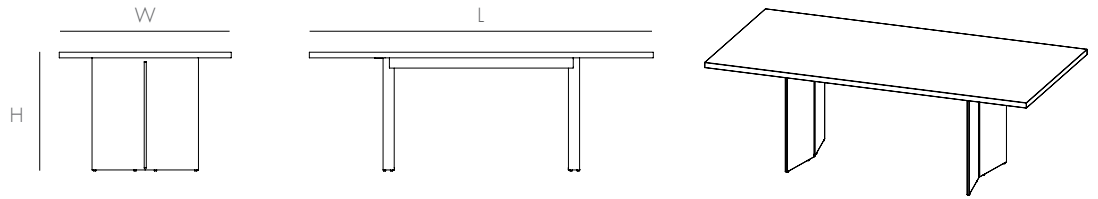

MILO COMMUNAL TABLE 84"

Two angled steel plates stand side by side on each end of our Milo Communal Table, creating a clean contemporary form with ample clearance for legs and feet. The solid wood surface sits elegantly atop the base, creating a true sculptural element in any dining or conference room. Available in three lengths: 84", 96", 120".

DIMENSIONS

L84 W40 H29

AVAILABLE IN

WALNUT, UHURU BLACK
S1MLDT015301

NATURAL OAK/UHURU BLACK
S1MLDT015101

DETAILS

- Solid wood top
- Powder-coated steel base
- Rubber feet beneath base edges protect surfaces

FAMILY

84"

96"

120"

NOTES

- See Assembly & Care Instructions for more information