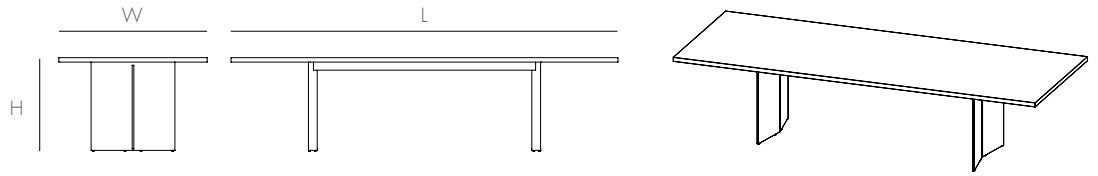

MILO COMMUNAL TABLE 120"

Two angled steel plates stand side by side on each end of our Milo Communal Table, creating a clean contemporary form with ample clearance for legs and feet. The solid wood surface sits elegantly atop the base, creating a true sculptural element in any dining or conference room. Available in three lengths: 84", 96", 120".

DIMENSIONS
L120 W46 H29

AVAILABLE IN

WALNUT, UHURU BLACK
S1SLDT015301

NATURAL OAK/UHURU BLACK
S1SLDT015101

DETAILS

- Solid wood top
- Powder-coated steel base
- Rubber feet beneath base edges protect surfaces

FAMILY

84"

96"

120"

NOTES

- See Assembly & Care Instructions for more information