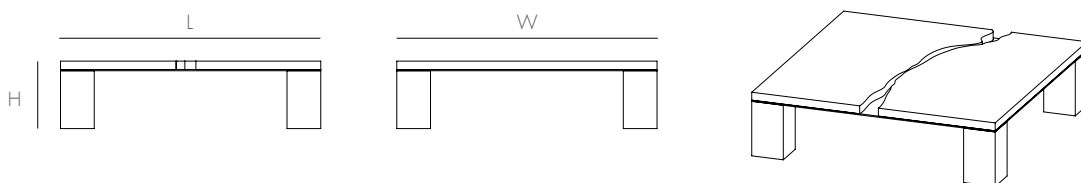

KONG SQUARE COFFEE TABLE

The Kong Coffee table is created from a solid wood top in a walnut finish, set on a steel frame. Its visual balance of form and weight creates a dynamic contrast with the organic edge detail towards the center of the table top. The Kong Coffee Table's elegantly monolithic profile is a great talking piece in the common area and makes a bold canvas for your oversized coffee table books.

DIMENSIONS

L54 W54 H14

AVAILABLE IN

WALNUT, UHURU BLACK
S1KGCF015301

DETAILS

- Solid wood, walnut finish
- Powder-coated steel base and legs
- Leveling feet
- Ships fully assembled

FAMILY

SQUARE